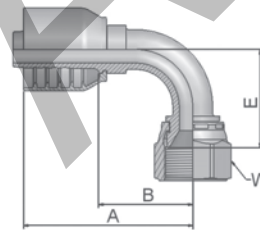

XU Female Metric - Swivel Straight (30° Flare)

JIS B8363

Part Number	Hose I.D.				Thread metric	A mm	B mm	H mm	W mm
	DN	Inch	Size	mm					
1XU70-10-10	16	5/8	-10	15.9	M24x1.5	67	28	30	32
1XU70-12-12	19	3/4	-12	19.1	M30x1.5	68	28	32	36
1XU70-16-16	25	1	-16	25.4	M33x1.5	82	35	36	41

XY Female Metric - Swivel 90° Elbow (30° Flare)

JIS B8363

Part Number	Hose I.D.				Thread metric	A mm	B mm	E mm	W mm
	DN	Inch	Size	mm					
1XY70-10-10	16	5/8	-10	15.9	M24x1.5	77	41	41	32
1XY70-12-12	19	3/4	-12	19.1	M24x1.5	89	49	52	36