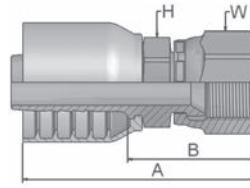

XU Female Metric - Swivel Straight (30° Flare)

JIS B8363

Part Number	Hose I.D.				Thread metric	A mm	B mm	H mm	W mm
	DN	Inch	Size	mm					
1XU70-10-10	16	5/8	-10	15.9	M24x1.5	67	28	30	32
1XU70-12-12	19	3/4	-12	19.1	M30x1.5	68	28	32	36
1XU70-16-16	25	1	-16	25.4	M33x1.5	82	35	36	41

XY Female Metric - Swivel 90° Elbow (30° Flare)

JIS B8363

Part Number	Hose I.D.				Thread metric	A mm	B mm	E mm	W mm
	DN	Inch	Size	mm					
1XY70-10-10	16	5/8	-10	15.9	M24x1.5	77	41	41	32
1XY70-12-12	19	3/4	-12	19.1	M24x1.5	89	49	52	36