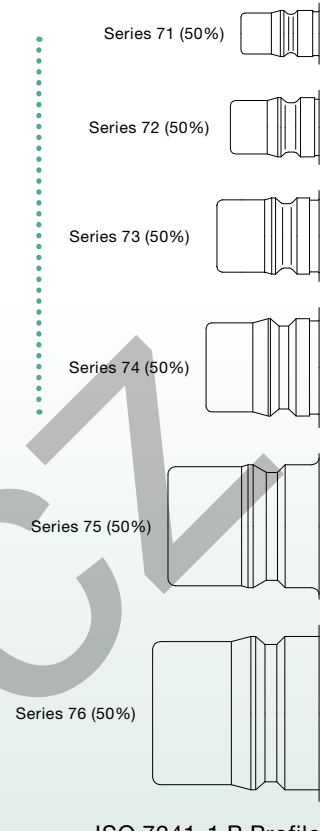

ISO 7241-1 B Profile

Double Shut-off

Double Shut-off