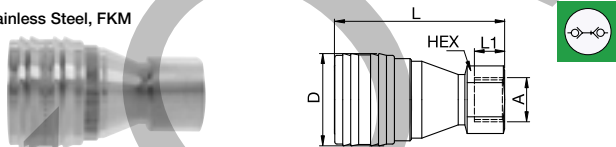

\* maximum static working pressure with design factor 4 to 1.

ISO 7241-1 B Profile

Double Shut-off

Double Shut-off

## 70KBIW Coupler with valve, Female Thread

Stainless Steel, FKM

Size	A	Part Number	HEX	L	L1	D	Version	max. Working Pressure
1/8"	G1/8	71KBIW10RVX	14	48.5	7	25	AISI 303	250
1/4"	G1/4	72KBIW13RVX	19	57.5	10	29	AISI 303	250
1/4"	G1/4	72KBIW13EVX	19	57.5	10	29	AISI 316L	250
3/8"	G3/8	73KBIW17RVX	22	64	11.5	35	AISI 303	250
3/8"	G3/8	73KBIW17EVX	22	64	11.5	35	AISI 316L	250
1/2"	G1/2	74KBIW21RVX	27	76	16	44.5	AISI 303	250
1/2"	G1/2	74KBIW21EVX	27	76	16	44.5	AISI 316L	250
3/4"	G3/4	75KBIW26RVX	34	96	24	55	AISI 303	160
3/4"	G3/4	75KBIW26EVX	34	96	24	55	AISI 316L	160
1"	G1	76KBIW33RVX	41	105.5	24	62	AISI 303	100
1"	G1	76KBIW33EVX	41	105.5	24	62	AISI 316L	100