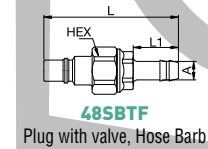

Series 48 - Thermoplastic

Double Shut-off

Connection A	HEX	L	L1	D	Color Sleeve	Part Number POM	Part Number CHEM	Part Number CHEM+
G1/4	21	48	10		Standard	48SBIW13DPX	48SBIW13FVX	48SBIW13FVP
G1/4	21	48	10		Red	48SBIW13DPXR	48SBIW13FVXR	48SBIW13FVPR
G1/4	21	48	10		Blue	48SBIW13DPXB	48SBIW13FVXB	48SBIW13FVPB
G3/8	21	48	10		Standard	48SBIW17DPX	48SBIW17FVX	48SBIW17FVP
G3/8	21	48	10		Red	48SBIW17DPXR	48SBIW17FVXR	48SBIW17FVPR
G3/8	21	48	10		Blue	48SBIW17DPXB	48SBIW17FVXB	48SBIW17FVPB
G1/2	21	59	13		Standard	48SBIW21DPX	48SBIW21FVX	48SBIW21FVP
G1/2	21	59	13		Red	48SBIW21DPXR	48SBIW21FVXR	48SBIW21FVPR
G1/2	21	59	13		Blue	48SBIW21DPXB	48SBIW21FVXB	48SBIW21FVPB
6	21	65.5	22		Standard	48SBTF06DPX	48SBTF06FVX	48SBTF06FVP
6	21	65.5	22		Red	48SBTF06DPXR	48SBTF06FVXR	48SBTF06FVPR
6	21	65.5	22		Blue	48SBTF06DPXB	48SBTF06FVXB	48SBTF06FVPB
9	21	65.5	22		Standard	48SBTF09DPX	48SBTF09FVX	48SBTF09FVP
9	21	65.5	22		Red	48SBTF09DPXR	48SBTF09FVXR	48SBTF09FVPR
9	21	65.5	22		Blue	48SBTF09DPXB	48SBTF09FVXB	48SBTF09FVPB
13	21	68.5	25		Standard	48SBTF13DPX	48SBTF13FVX	48SBTF13FVP
13	21	68.5	25		Red	48SBTF13DPXR	48SBTF13FVXR	48SBTF13FVPR
13	21	68.5	25		Blue	48SBTF13DPXB	48SBTF13FVXB	48SBTF13FVPB