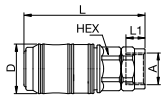

Series 48 - Thermoplastic

Single Shut-Off / Double Shut-off

48KBIW
Coupler with valve, Female Thread