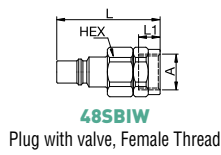

Series 48 - Thermoplastic

Double Shut-off

Connection A	HEX	L	L1	D	Color Sleeve	Part Number POM	Part Number CHEM	Part Number CHEM+
G1/4	21	48	10		Standard	48SBIW13DPX	48SBIW13FVX	48SBIW13FVP
G1/4	21	48	10		Red	48SBIW13DPXR	48SBIW13FVXR	48SBIW13FVPR
G1/4	21	48	10		Blue	48SBIW13DPXB	48SBIW13FVXB	48SBIW13FVPB
G3/8	21	48	10		Standard	48SBIW17DPX	48SBIW17FVX	48SBIW17FVP
G3/8	21	48	10		Red	48SBIW17DPXR	48SBIW17FVXR	48SBIW17FVPR
G3/8	21	48	10		Blue	48SBIW17DPXB	48SBIW17FVXB	48SBIW17FVPB
G1/2	21	59	13		Standard	48SBIW21DPX	48SBIW21FVX	48SBIW21FVP
G1/2	21	59	13		Red	48SBIW21DPXR	48SBIW21FVXR	48SBIW21FVPR
G1/2	21	59	13		Blue	48SBIW21DPXB	48SBIW21FVXB	48SBIW21FVPB
6	21	65.5	22		Standard	48SBTF06DPX	48SBTF06FVX	48SBTF06FVP
6	21	65.5	22		Red	48SBTF06DPXR	48SBTF06FVXR	48SBTF06FVPR
6	21	65.5	22		Blue	48SBTF06DPXB	48SBTF06FVXB	48SBTF06FVPB
9	21	65.5	22		Standard	48SBTF09DPX	48SBTF09FVX	48SBTF09FVP
9	21	65.5	22		Red	48SBTF09DPXR	48SBTF09FVXR	48SBTF09FVPR
9	21	65.5	22		Blue	48SBTF09DPXB	48SBTF09FVXB	48SBTF09FVPB
13	21	68.5	25		Standard	48SBTF13DPX	48SBTF13FVX	48SBTF13FVP
13	21	68.5	25		Red	48SBTF13DPXR	48SBTF13FVXR	48SBTF13FVPR
13	21	68.5	25		Blue	48SBTF13DPXB	48SBTF13FVXB	48SBTF13FVPB