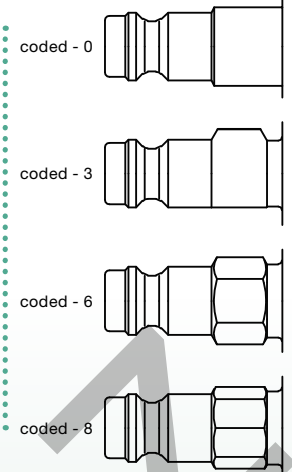

Coded industrial coupling system developed on the basis of series 21 with above-average flow rate for liquid and gaseous media. Coupling system with single-hand operation. The mechanical coding of the coupling and plug offers a guarantee for avoiding mix-ups between media when coupling, which is complemented by the color coding of the anodised sleeves.

- Available on request:
 - Double shut-off version

KA Single Shut-Off

Working Pressure*:
up to 12 bar

Material:

- Coupling: Brass or nickel plated brass
- Plug: Nickel plated brass
- Seals: NBR

Working Temperature:
-20°C up to +100°C (NBR)

Flow Rate Air:
550 l/min.
inlet pressure 6 bar, pressure drop 0.5 bar

Flow Rate Water:
7 l/min.
pressure drop 0.5 bar

KB Double Shut-Off

Working Pressure*:
up to 35 bar

Material:

- Coupling: Brass
- Plug: Brass
- Seals: NBR