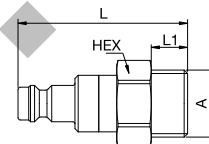

21SBAW Plug with valve, Male Thread

Stainless Steel, FKM

A			HEX	L	L1	Version
G1/8			14	40	7	AISI 303
G1/8			14	40	7	AISI 316L
G1/4			17	42	9	AISI 303
G1/4			17	42	9	AISI 316L
G3/8			19	42	9	AISI 303
G3/8			19	42	9	AISI 316L