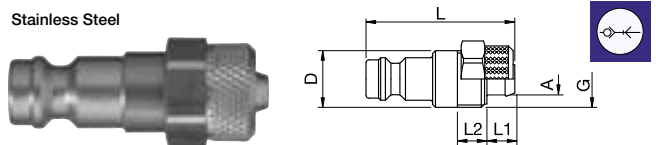

21SFKO Plug without valve, with Plastic Hose Connection

Stainless Steel

A	HEX	HEX1	G	L	L1	L2	D	Version	
4 x 6	21SFKO06RXX	12	12	M10x1	32	7	6	10	AISI 303
4 x 6	21SFKO06EXX	12	12	M10x1	32	7	6	10	AISI 316L
6 x 8	21SFKO08RXX	14	14	M12x1	32	7	6	12	AISI 303
6 x 8	21SFKO08EXX	14	14	M12x1	32	7	6	12	AISI 316L