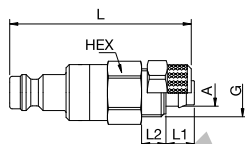

21SBKO Plug with valve, with Plastic Hose Connection

Stainless Steel, FKM

A		HEX	G	L	L1	L2	Version
4 x 6	21SBKO06RVX	14	M10x1	46	7	6	AISI 303
4 x 6	21SBKO06EVX	14	M10x1	46	7	6	AISI 316L
6 x 8	21SBKO08RVX	14	M12x1	46	7	6	AISI 303
6 x 8	21SBKO08EVX	14	M12x1	46	7	6	AISI 316L