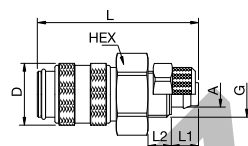

21KBK0 Coupler with valve, with Plastic Hose Connection

Stainless Steel, FKM

A			HEX	G	L	L1	L2	D	Version
4 x 6			14	M10x1	42	7	6	16	AISI 303
4 x 6			14	M10x1	42	7	6	16	AISI 316L
6 x 8			14	M12x1	42	7	6	16	AISI 303
6 x 8			14	M12x1	42	7	6	16	AISI 316L