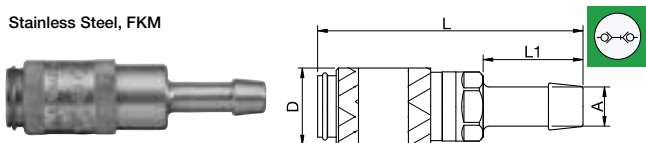

Double Shut-off

20KBTF Coupler with valve, Hose Barb

Stainless Steel, FKM

A		L	L1	D	Version
4	20KBTFO4RVX	35	13	10	AISI 303
4	20KBTFO4EVX	35	13	10	AISI 316L
5	20KBTFO5RVX	35	13	10	AISI 303