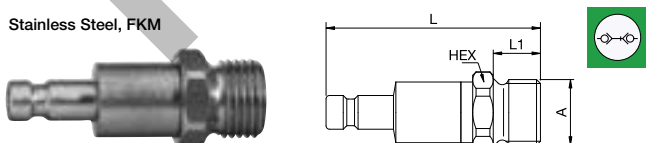

20KBAK Coupler with valve, Panel Mount with Plastic Hose Connection

Stainless Steel AISI 303, FKM

A		HEX	HEX1	B	G	L	L1	L2	D
3 x 4	20KBAK04RVX	12	11	3	M7x0.5	45	7	17	10
3 x 5	20KBAK05RVX	12	11	3	M7x0.5	45	7	17	10
4 x 6	20KBAK06RVX	12	12	3.5	M8x0.5	45	7	17	10

20SBA Plug with valve, Male Thread

Stainless Steel, FKM

A		HEX	L	L1	Version
M5	20SBAM05RVX	9	28	5	AISI 303
M5	20SBAM05EVX	9287X20 19	9	28	AISI 316L
G1/8	20SBAW10RVX	11	30	7	AISI 303
G1/8	20SBAW10EVX	9287X20 10	11	30	AISI 316L