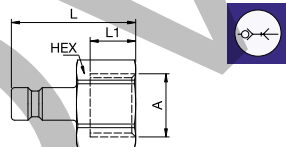

20SFI Plug without valve, Female Thread

Stainless Steel

A	HEX	L	L1	Version
M5	20SFIM05RXX	7	17	AISI 303
M5	20SFIM05EXX	7	17	AISI 316L
G1/8	20SFIW10RXX	12	19	AISI 303
G1/8	20SFIW10EXX	12	19	AISI 316L