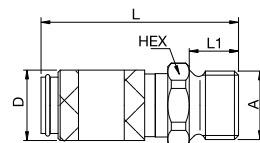

20KBA Coupler with valve, Male Thread

Stainless Steel, FKM

A	HEX	L	L1	D	Version		
M5	20KBAM05RVX	9	26	5	10	AISI 303	
M5	20KBAM05EVX	9201X20 19	9	26	5	10	AISI 316L
G1/8	20KBAW10RVX	11	28	7	10	AISI 303	
G1/8	20KBAW10EVX	9201X20 10	11	28	7	10	AISI 316L