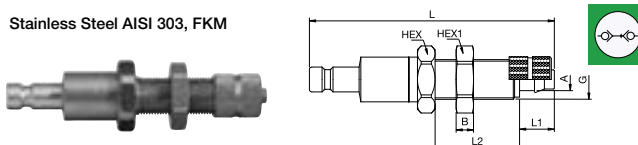

20SBKS Plug with valve, Panel Mount with Plastic Hose Connection

Stainless Steel AISI 303, FKM

A		HEX	HEX1	B	G	L	L1	L2
3 x 4	20SBKS04RVX	12	11	3	M7x0.5	47	7	17
3 x 5	20SBKS05RVX	12	11	3	M7x0.5	47	7	17
4 x 6	20SBKS06RVX	12	12	3.5	M8x0.5	47	7	17