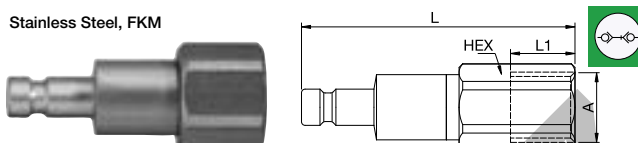

20SBI Plug with valve, Female Thread

Stainless Steel, FKM

A		HEX	L	L1	Version
M5	20SBIM05RVX	9	27	5	AISI 303
M5	20SBIM05EVX	9	27	5	AISI 316L
G1/8	20SBIW10RVX	12	30	7	AISI 303
G1/8	20SBIW10EVX	9286X20 10	12	30	AISI 316L