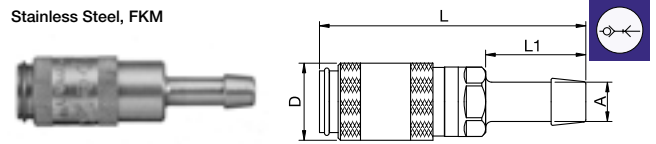

20KAI Coupler with valve, Female Thread

Stainless Steel, FKM

A	Version	HEX	L	L1	D	Version
M5	20KAIM05RVX	9	25	5	10	AISI 303
M5	20KAIM05EVX	9	25	5	10	AISI 316L
G1/8	20KAIW10RVX	12	28	7	10	AISI 303
G1/8	20KAIW10EVX	12	28	7	10	AISI 316L

Single Shut-Off

20KATF Coupler with valve, Hose Barb

Stainless Steel, FKM

A	Version	L	L1	D	Version
4	20KATF04RVX	35	13	10	AISI 303
4	20KATF04EVX	35	13	10	AISI 316L
5	20KATF05RVX	35	13	10	AISI 303

20KAKO Coupler with valve, with Plastic Hose Connection