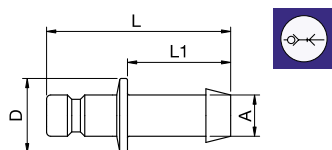

20SFTF Plug without valve, Hose Barb

Stainless Steel

A	L	L1	D	Version
4	20SFTF04RXX	24	13	AISI 303
4	20SFTF04EXX	24	13	AISI 316L
5	20SFTF05RXX	22	13	AISI 303

Single Shut-Off