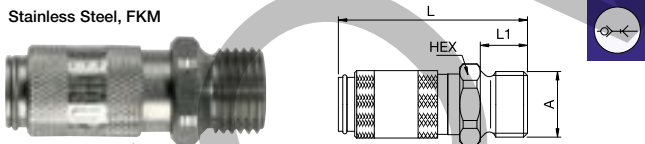

Material:

- Coupling: AISI 303 / AISI 316 L
- Plug: AISI 303 / AISI 316 L
- Seals: FKM

Working Temperature:
-15°C up to +200°C (FKM)

Flow Rate Air:
130 l/min.
inlet pressure 6 bar, pressure drop 0.5 bar

Flow Rate Water:
1.2 l/min.
pressure drop 0.5 bar

* maximum static working pressure with design factor 4 to 1.

Single Shut-Off

20KAA Coupler with valve, Male Thread

Stainless Steel, FKM

A	Version	HEX	L	L1	D	Version
M5	20KAAM05RVX	9	26	5	10	AISI 303
M5	20KAAM05EVX	9	26	5	10	AISI 316L
G1/8	20KAAM10RVX	11	28	7	10	AISI 303
G1/8	20KAAM10EVX	11	28	7	10	AISI 316L