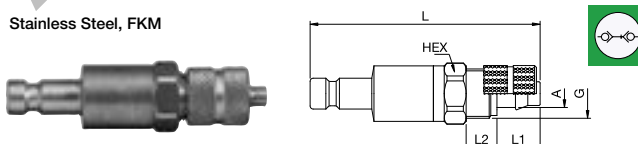

20SBKO Plug with valve, with Plastic Hose Connection

Stainless Steel, FKM

A		HEX	G	L	L1	L2	Version
3 x 4	20SBKO04RVX	9	M7x0.5	36	7	5	AISI 303
3 x 4	20SBKO04EVX	9	M7x0.5	36	7	5	AISI 316L
3 x 5	20SBKO05RVX	9	M7x0.5	36	7	5	AISI 303
3 x 5	20SBKO05EVX	9	M7x0.5	36	7	5	AISI 316L
4 x 6	20SBKO06RVX	9	M8x0.5	36	7	5	AISI 303
4 x 6	20SBKO06EVX	9	M8x0.5	36	7	5	AISI 316L