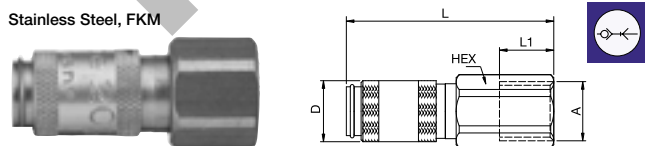

* maximum static working pressure with design factor 4 to 1.

Single Shut-Off

20KAA Coupler with valve, Male Thread

Stainless Steel, FKM

A	Version	HEX	L	L1	D	Version
M5	20KAAM05RVX	9	26	5	10	AISI 303
M5	20KAAM05EVX	9	26	5	10	AISI 316L
G1/8	20KAAM10RVX	11	28	7	10	AISI 303
G1/8	20KAAM10EVX	11	28	7	10	AISI 316L

20KAI Coupler with valve, Female Thread

Stainless Steel, FKM

A	Version	HEX	L	L1	D	Version
M5	20KAIM05RVX	9	25	5	10	AISI 303
M5	20KAIM05EVX	9	25	5	10	AISI 316L
G1/8	20KAIW10RVX	12	28	7	10	AISI 303
G1/8	20KAIW10EVX	12	28	7	10	AISI 316L