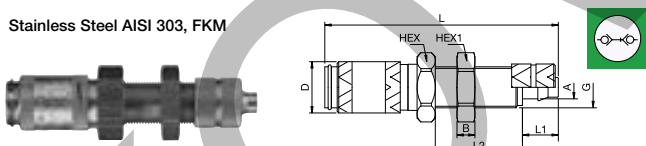

20KBAK Coupler with valve, Panel Mount with Plastic Hose Connection

Stainless Steel AISI 303, FKM

A		HEX	HEX1	B	G	L	L1	L2	D
3 x 4	20KBAK04RVX	12	11	3	M7x0.5	45	7	17	10
3 x 5	20KBAK05RVX	12	11	3	M7x0.5	45	7	17	10
4 x 6	20KBAK06RVX	12	12	3.5	M8x0.5	45	7	17	10