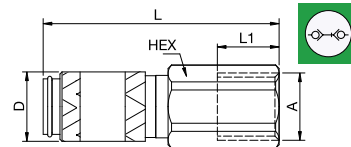

20KBI Coupler with valve, Female Thread

Stainless Steel, FKM

A	HEX	L	L1	D	Version		
M5	20KBIM05RVX	9	25	5	10	AISI 303	
M5	20KBIM05EVX	9214X20 19	9	25	5	10	AISI 316L
G1/8	20KBIW10RVX	12	28	7	10	AISI 303	
G1/8	20KBIW10EVX	9214X20 10	12	28	7	10	AISI 316L