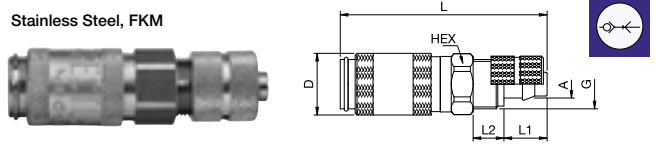

20KAKO Coupler with valve, with Plastic Hose Connection

Stainless Steel, FKM

A	Version	HEX	G	L	L1	L2	D	Version
3 x 4	20KAKO04RVX	9	M7x0.5	34	7	5	10	AISI 303
3 x 4	20KAKO04EVX	9	M7x0.5	34	7	5	10	AISI 316L
3 x 5	20KAKO05RVX	9	M7x0.5	34	7	5	10	AISI 303
3 x 5	20KAKO05EVX	9	M7x0.5	34	7	5	10	AISI 316L
4 x 6	20KAKO06RVX	9	M8x0.5	34	7	5	10	AISI 303
4 x 6	20KAKO06EVX	9	M8x0.5	34	7	5	10	AISI 316L