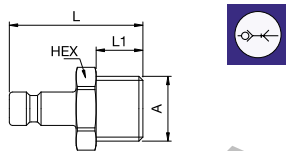

20SFA Plug without valve, Male Thread

Stainless Steel

A	HEX	L	L1	Version
M5	20SFAM05RXX	7	18	AISI 303
M5	20SFAM05EXX	7	18	AISI 316L
G1/8	20SFAW10RXX	11	20	AISI 303
G1/8	20SFAW10EXX	11	20	AISI 316L