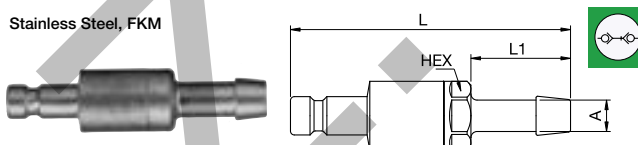

20SBTF Plug with valve, Hose Barb

Stainless Steel, FKM

A		HEX	L	L1	Version
4	20SBTF04RVX	8	37	13	AISI 303
4	20SBTF04EVX	8	37	13	AISI 316L
5	20SBTF05RVX	8	37	13	AISI 303