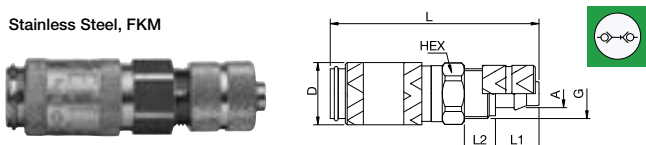

20KBA Coupler with valve, with Plastic Hose Connection

Stainless Steel, FKM

A		HEX	G	L	L1	L2	D	Version
3 x 4	20KBA004RVX	9	M7x0.5	34	7	5	10	AISI 303
3 x 4	20KBA004EVX	9	M7x0.5	34	7	5	10	AISI 316L
3 x 5	20KBA005RVX	9	M7x0.5	34	7	5	10	AISI 303
3 x 5	20KBA005EVX	9	M7x0.5	34	7	5	10	AISI 316L
4 x 6	20KBA006RVX	9	M8x0.5	34	7	5	10	AISI 303
4 x 6	20KBA006EVX	9	M8x0.5	34	7	5	10	AISI 316L