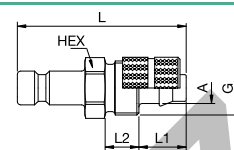

20SFKO Plug without valve, with Plastic Hose Connection

Stainless Steel

A	HEX	G	L	L1	L2	Version	
3 x 4	20SFK004RXX	8	M7x0.5	25	7	5	AISI 303
3 x 4	20SFK004EXX	8	M7x0.5	25	7	5	AISI 316L
3 x 5	20SFK005RXX	8	M7x0.5	25	7	5	AISI 303
3 x 5	20SFK005EXX	8	M7x0.5	25	7	5	AISI 316L
4 x 6	20SFK006RXX	8	M8x0.5	25	7	5	AISI 303
4 x 6	20SFK006EXX	8	M8x0.5	25	7	5	AISI 316L

Double Shut-off