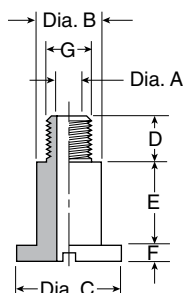

Cup screws

Dimensions (mm)

Part number	A	B	C	D	E	F	G
TN-PF-15-M5	2.5	5	8	5.5	1.5	2	M5
TN-PF-20-M5	2.5	5	11	6	3	2	M5
TN-PF-25-M6	3.5	8.5	14	6	11	2	M6
TN-PF-50-M6	3.5	8	20	6	6	2	M6
TN-PF-50-M8	4	8	20	10	5	2	M8
TN-PF-10-M5	2.5	3	6	5.5	2	2	M5
TN-PF-30-M6	3.4	8	15	10.5	10.5	3	M6
TN-PC-30-M8	3.9	8	15	12	10	3	M8
TN-PC-90-M12	3.9	12	25	11	19	5	M12

Male threaded cup fittings

Cup fitting	Cup series	Cup assembly	Vacuum port
FTM-5A-M5	PFG / PBG / PJG / PCG	PFTM / PBTM / PJTM / PCTM	M5
FTM-5A-G1	PFG / PBG / PJG / PCG	PFTM / PBTM / PJTM / PCTM	1/8 BSPP
FTM-20B-G1	PFG / PBG / PJG	PFTM / PBTM / PJTM	1/8 BSPP
FTM-20B-G2	PFG / PBG / PJG	PFTM / PBTM / PJTM	1/8 BSPP
FTM-20B-N1	PFG / PBG / PJG	PFTM / PBTM / PJTM	1/8 NPT
FTM-20B-M10	PFG / PBG / PJG	PFTM / PBTM / PJTM	M10
FTM-50-G1	PFG / PBG / PJG	PFTM / PBTM / PJTM	1/8 BSPP
FTM-50-N1	PFG / PBG / PJG	PFTM / PBTM / PJTM	1/8 NPT
FTM-50-G2	PFG / PBG / PJG	PFTM / PBTM / PJTM	1/8 BSPP
FTM-60-G2	PFG / PBG / PJG	PFTM / PBTM / PJTM	1/8 BSPP
FTM-60-N2	PFG / PBG / PJG	PFTM / PBTM / PJTM	1/4 NPT
FTM-60-M10	PFG / PBG / PJG	PFTM / PBTM / PJTM	M10
CTM-10-M5	PCG	PCTM	M5
CTM-10-G1	PCG	PCTM	1/8 BSPP
CTM-10-N1	PCG	PCTM	1/8 NPT

**Female threaded cup fittings**

	Cup fitting	Cup series	Cup assembly	Vacuum port
	FTF-5A-M5	PFG / PBG / PJG	PFTF / PBTF / PJTF	M5
	FTF-5A-G1	PFG / PBG / PJG	PFTF / PBTF / PJTF	1/8 BSPP
	FTF-20B-G1	PFG / PBG / PJG	PFTF / PBTF / PJTF	1/8 BSPP
	FTF-20B-G2	PFG / PBG / PJG	PFTF / PBTF / PJTF	1/4 BSPP
	FTF-50-G1	PFG / PBG / PJG	PFTF / PBTF / PJTF	1/8 BSPP
	FTF-50-G2	PFG / PBG / PJG	PFTF / PBTF / PJTF	1/4 BSPP
	FTF-60-G2	PFG / PBG / PJG	PFTF / PBTF / PJTF	1/4 BSPP
	FTF-60-N2	PFG / PBG / PJG	PFTF / PBTF / PJTF	1/4 NPT
	FTF-120-G4	PFG / PBG	PFTF / PBTF	1/2 BSPP
	FTF-120-N4	PFG / PBG	PFTF / PBTF	1/2 NPT
	CTF-10-G1	PCG	PCTF	1/8 BSPP