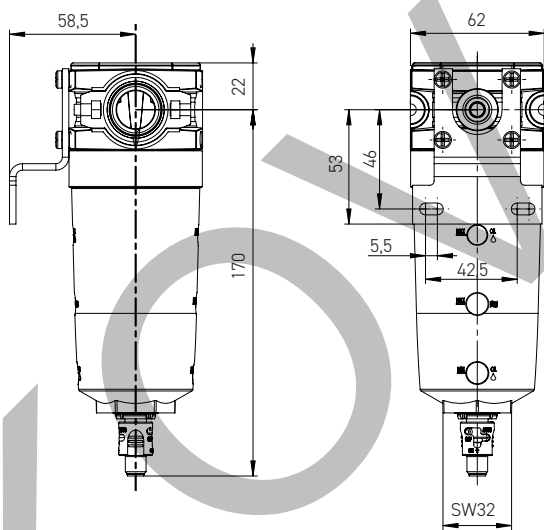

Port size	Description	Order Code	Flow dm ³ /s *	Max bar	Min temp °C	Max temp °C	Bowl capacity cm ³	Height mm	Width mm	Depth mm	Weight g
1/2	Combined manual/semi auto drain	P3XFA14EGCN	55	16	-40	60	60	192	62	62	320
1/2	Auto drain	P3XFA14EGAN	55	16	-10	60	60	192	62	62	320
3/4	Combined manual/semi auto drain	P3XFA16EGCN	57	16	-40	60	60	192	62	62	320
3/4	Auto drain	P3XFA16EGAN	57	16	-10	60	60	192	62	62	320

* flow with 6,3 bar inlet pressure and 0,5 pressure drop.

Technical Information

Fluid:	Compressed air
Maximum inlet pressure:	16 bar
Temperature range*:	
Auto drain:	-10°C to +60°C
Combined drain:	-40°C to +60°C
Particle removal:	1, 5 & 40 micron
Typical flow with 5µm element 6,3 bar inlet pressure and 0.5 bar pressure drop:	1/2" 55 dm ³ /s
Semi-auto drain: bowl pressure to close drain	0.8 bar
Auto drain: bowl pressure to close drain Operating range manual override facility	0.8 bar 0.8 to 16 bar
Bowl sump capacity:	60 cm ³

* Air supply must be dry enough to avoid ice formation at temperatures below +2°C

Material Specification

Body:	High tech polymer
Sight glass:	Polypropylene
Body cover:	ABS
Element:	Sintered P.E.
Seals:	Nitrile NBR
Drains:	Manual / Semi-auto: Acetal
	Automatic: PA / Brass

Dimensions (mm)

Service kits

Description	Order code
5 micron element kit	P3XKA00ESE
40 micron element kit	P3XKA00ESG
Bowl kit with combines manual/semi auto drain	P3XKA00BSC
Bowl kit with auto drain	P3XKA00BSA
1 micron element kit	P3XKA00ES9