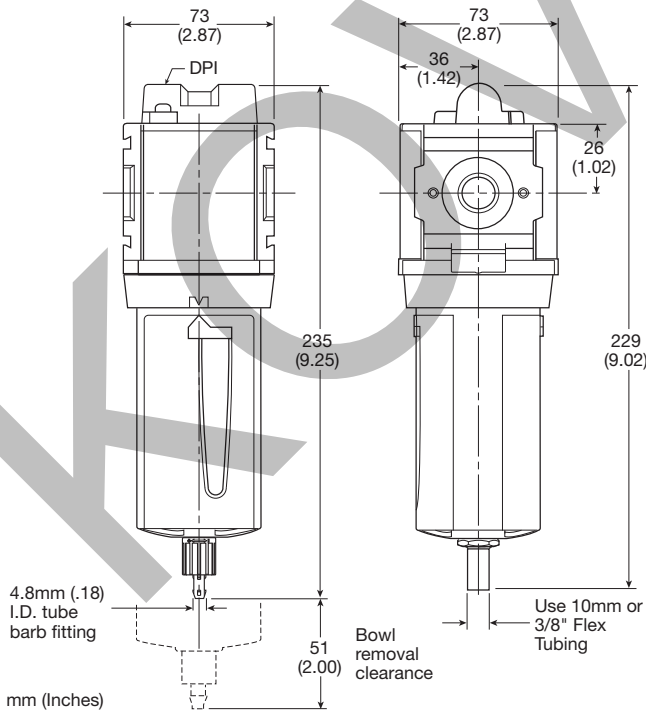

Material Specifications

Body	Aluminum
Body cap	ABS
Plastic bowl	Polycarbonate
Metal bowl	Aluminum
Filter element	Borosilicate cloth
Adsorber	Activated carbon
Seals	Nitrile
Sight gauge	Nylon

Repair and Service Kits

Plastic bowl / bowl guard, manual drain	P33KA00BGM
Metal bowl / sight gauge, manual drain	P33KA00BSM
Auto drain	P32KA00DA
1µ coalescing filter element	P33KA00ES9
0.01µ coalescing filter element	P33KA00ESC
Activated carbon adsorber filter element	P33KA00ESA
L-bracket (fits to body)	P33KA00ML
T-bracket (fits to body connector)	P32KA00MB
T-bracket with body connector	P32KA00MT
Body connector	P32KA00CB
Differential pressure indicator (replacement)	P32KA00RQ

Flow Charts

P33FA - 1.0 micron flow

P33FA - 0.01 micron flow

Manual Drain

Automatic Drain

Most Popular