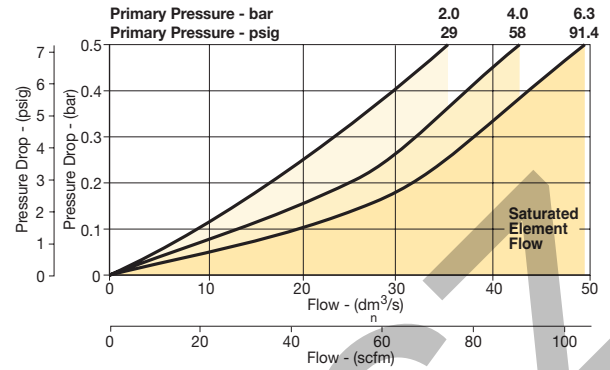

Material Specifications

Body	Aluminum
Body cap	ABS
Plastic bowl	Polycarbonate
Metal bowl	Aluminum
Filter element	Borosilicate cloth
Adsorber	Activated carbon
Seals	Nitrile
Sight gauge	Nylon

Repair and Service Kits

Plastic bowl / bowl guard, manual drain	P33KA00BGM
Metal bowl / sight gauge, manual drain	P33KA00BSM
Auto drain	P32KA00DA
1µ coalescing filter element	P33KA00ES9
0.01µ coalescing filter element	P33KA00ESC
Activated carbon adsorber filter element	P33KA00ESA
L-bracket (fits to body)	P33KA00ML
T-bracket (fits to body connector)	P32KA00MB
T-bracket with body connector	P32KA00MT
Body connector	P32KA00CB
Differential pressure indicator (replacement)	P32KA00RQ

Flow Charts

P33FA - 1.0 micron flow