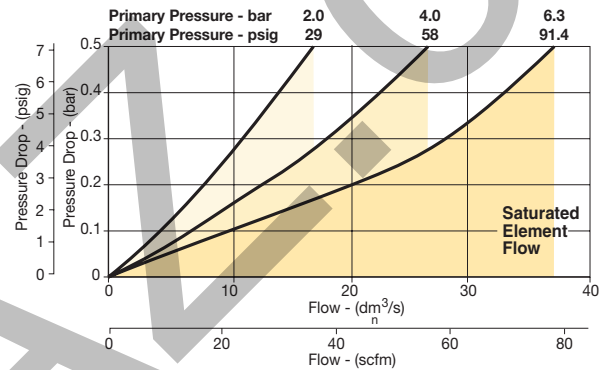

P33FA - 0.01 micron flow