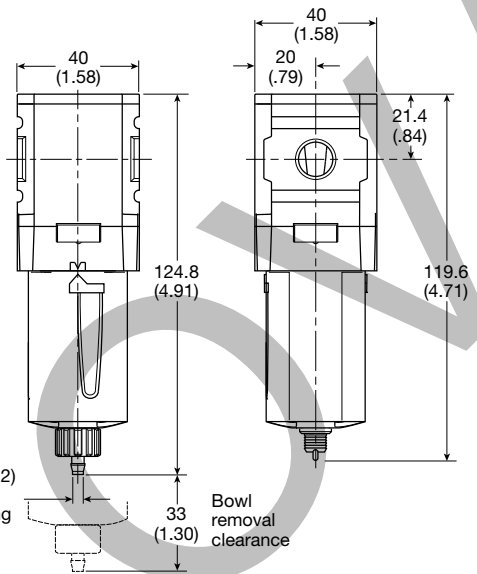

Material Specifications

Body	Aluminum
Body cap	ABS
Plastic bowl	Polycarbonate
Metal bowl	Aluminum
Bowl guard	Nylon
Element retainer	Acetal
Baffle	Acetal
Filter element	Sintered polyethylene
Seals	Nitrile

Repair and Service Kits

Plastic bowl / bowl guard, manual drain	P31KB00BGM
Metal bowl / w/o sight gauge, manual drain	P31KB00BMM
Plastic bowl / bowl guard, pulse drain	P31KB00BGB
Metal bowl / w/o sight gauge, pulse drain	P31KB00BMB
5µ particle filter element	P31KA00ESE
C-bracket (fits to body)	P31KA00MW
T-bracket with body connector	P31KA00MT
Body connector	P31KA00CB

Flow Charts

P31FB 1/4" Filter

Most Popular