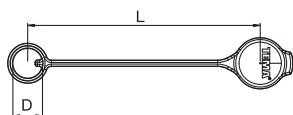

Seal-Kit

FF-Series

Body Size	Version	Material	Part Number
1/4"	for plugs	NBR/PUR	FF2500-PSNPU
3/8"	for plugs	NBR/PUR	FF3800-PSNPU
1/2"	for plugs	NBR/PUR	FF5000-PSNPU
1/2"	for plugs	FKM	FF5000-PSV
3/4"	for plugs	NBR/PUR	FF7500-PSNPU
3/4"	for plugs	FKM	FF7500-PSV
1"	for plugs	NBR/PUR	FF10000-PSNPU
1"	for plugs	FKM	FF10000-PSV

Dust Protection

FF-Series

Body Size	Version	L mm	D mm	Material	Color	Part Number
1/4"	for coupling	190	24	PVC	Blue	FF2516
1/4"	for plug	190	24	PVC	Blue	FF2526
3/8"	for coupling	190	28	PVC	Blue	FF3816
3/8"	for plug	190	28	PVC	Blue	FF3826
1/2"	for coupling	220	28	PVC	Blue	FF5016
1/2"	for plug	220	28	PVC	Blue	FF5026
3/4"	for coupling	250	42	PVC	Blue	FF7516
3/4"	for plug	250	42	PVC	Blue	FF7526
1"	for coupling	290	51	PVC	Blue	FF10016
1"	for plug	290	51	PVC	Blue	FF10026

Further colors on request.