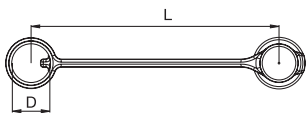

Dust Protection

FEM-/IF-Series

Body Size	Version	L mm	D mm	Material	Color	Part Number
1/8"	for coupling	145	19	PVC	Blue	IB3826
1/8"	for plug	145	19	PVC	Blue	IB2526
1/4"	for coupling	160	24	PVC	Black	PFE-251-P
1/4"	for plug	160	23	PVC	Black	CFE-252-P
3/8"	for coupling	170	28	PVC	Black	PFE-371-P
3/8"	for plug	170	28	PVC	Black	CFE-372-P
1/2"	for coupling	185	35	PVC	Black	PFE-501-P
1/2"	for plug	185	35	PVC	Black	CFE-502-P
5/8"	for coupling	215	37	PVC	Black	PFE-621-P
5/8"	for plug	215	37	PVC	Black	CFE-622-P
3/4"	for coupling	185	42	PVC	Black	PFE-751-P
3/4"	for plug	185	42	PVC	Black	CFE-752-P
1"	for coupling	240	50	PVC	Black	PFE-1001-P
1"	for plug	240	50	PVC	Black	CFE-1002-P

Further colors on request.