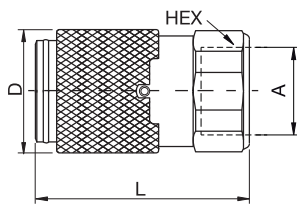

Seal-Kit

SM-Series

	Body Size	Version	Material	Part Number
	1/4"	Seal	NBR	020113N0674
	1/2"	Seal	NBR	020211N0674
	1/2"	Back-up ring	PTFE	50014-211
	3/4"	Seal	NBR	020219N0674
	3/4"	Back-up ring	PTFE	50014-219

Couplings

NS-Series

Body Size	Connection A	Thread	Hex	L mm	L1 mm	D mm	Version	Weight gr.	Part Number
3/8"	3/8"	BSPP	1 1/16"	53,3		28,7	Steel	164	NS-371-6FB
3/8"	3/8" - 18	NPSF	1 1/16"	53,3		28,7	Steel	174	NS-371-6FP
1/2"	1/2"	BSPP	1 1/4"	75,4		39,2	Steel	373	NS-501-8FB
1/2"	1/2" - 14	NPSF	1 1/4"	73,2		39,2	Steel	389	NS-501-8FP
3/4"	3/4"	BSPP	1 9/16"	85,3		49,8	Steel	711	NS-751-12FB
3/4"	3/4" - 14	NPSF	1 9/16"	81		49,8	Steel	694	NS-751-12FP
1"	1"	BSPP	1 3/4"	96,8		57,2	Steel	775	NS-1001-16FB
1"	1" - 11 1/2	NPSF	1 3/4"	94		57,2	Steel	1065	NS-1001-16FP

Female Thread*

Plugs

NS-Series

Body Size	Connection A	Thread	Hex	L mm	L1 mm	D mm	Version	Weight gr.	Part Number
3/8"	3/8"	BSPP	15/16"	31,8	45,2	27,4	Steel	70	NS-372-6FB
3/8"	3/8" - 18	NPSF	15/16"	29,7	43,2	27,4	Steel	73	NS-372-6FP
1/2"	1/2"	BSPP	1 1/16"	21,1	49,5	31,2	Steel	106	NS-502-8FB
1/2"	1/2" - 14	NPSF	1 1/16"	17,5	46	31,2	Steel	96	NS-502-8FP
3/4"	3/4"	BSPP	1 3/8"	34	62,7	40,4	Steel	233	NS-752-12FB
3/4"	3/4" - 14	NPSF	1 3/8"	28,4	57,2	40,4	Steel	237	NS-752-12FP
1"	1"	BSPP	1 5/8"	42,7	70,6	47,8	Steel	355	NS-1002-16FB
1"	1" - 11 1/2	NPSF	1 5/8"	39,1	67,1	47,8	Steel	326	NS-1002-16FP