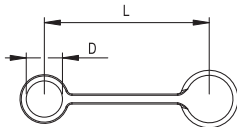

Further colors on request.

Dust Protection

FEM-/IF-Series

Body Size	Version	L mm	D mm	Material	Color	Part Number
1/8"	for coupling	145	19	PVC	Blue	IB3826
1/8"	for plug	145	19	PVC	Blue	IB2526
1/4"	for coupling	160	24	PVC	Black	PFE-251-P
1/4"	for plug	160	23	PVC	Black	CFE-252-P
3/8"	for coupling	170	28	PVC	Black	PFE-371-P
3/8"	for plug	170	28	PVC	Black	CFE-372-P
1/2"	for coupling	185	35	PVC	Black	PFE-501-P
1/2"	for plug	185	35	PVC	Black	CFE-502-P
5/8"	for coupling	215	37	PVC	Black	PFE-621-P
5/8"	for plug	215	37	PVC	Black	CFE-622-P
3/4"	for coupling	185	42	PVC	Black	PFE-751-P
3/4"	for plug	185	42	PVC	Black	CFE-752-P
1"	for coupling	240	50	PVC	Black	PFE-1001-P
1"	for plug	240	50	PVC	Black	CFE-1002-P

Further colors on request.

Body Size	Version	L mm	D mm	Material	Color	Part Number
1/8"	for coupling	66	15	PVC	Red	2315-QC
1/8"	for plug	55	13,4	PVC	Red	125-QC
1/4"	for coupling	145	19	PVC	Blue	2516-QC
1/4"	for plug	145	19	PVC	Blue	2526-QC
3/8"	for coupling	145	23	PVC	Blue	3816-QC
3/8"	for plug	145	23	PVC	Blue	3826
3/8"	for coupling	145	23	PVC	Yellow	3816 Y
3/8"	for plug	145	23	PVC	Yellow	3826 Y
1/2"	for coupling	170	28	PVC	Blue	5016-QC
1/2"	for plug	170	28	PVC	Blue	5026-QC
3/4"	for coupling	195	33	PVC	Blue	7516-QC
3/4"	for plug	195	33	PVC	Blue	7526
1"	for coupling	230	42	PVC	Blue	10016
1"	for plug	230	42	PVC	Blue	10026
1 1/2"	for coupling	330	56	PVC	Black	15015
1 1/2"	for plug	330	56	PVC	Black	15025
2"	for coupling	335	63	EBA	Black	20015-QC
2"	for plug	335	63	EBA	Black	20025-QC