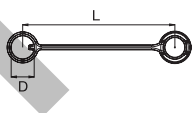

¹ Color code: B = blue/ G = green/ R = red/ O = orange/ Y = yellow/ BL = black

Plugs

IB-Series

Female Thread

Body Size	Connection A	Hex mm	L mm	L1 mm	D mm	D1 mm	Valve	Working Pressure connected in bar	Version	Seal	Part Number
1/4"	G 1/4	19	38	12	21	14,1	with	400	Press. Elim.	NBR	IB2521
1/4"	G 1/4	19	38	12	21	14,1	with	400	Press. Elim.	FKM	IB2521 V
3/8"	G 3/8	22	42	12	24	19	with	320	Press. Elim.	NBR	IB3821
3/8"	G 3/8	22	42	12	24	19	with	320	Press. Elim.	FKM	IB3821 V
1/2"	G 1/2	28	48	14	31	23,6	with	300	Press. Elim.	NBR	IB5021
1/2"	G 1/2	28	48	14	31	23,6	with	300	Press. Elim.	FKM	IB5021 V
3/4"	G 3/4	36	59	24	39	31,4	with	300	Press. Elim.	NBR	IB7521
3/4"	G 3/4	36	59	24	39	31,4	with	300	Press. Elim.	FKM	IB7521 V
1"	G 1	42	70	18	46	37,8	with	300	Press. Elim.	NBR	IB10021

Seal-Kit

IB-Series

Body Size	Version	Material	Part Number
1/4"	for coupling	NBR	IB2500-PSN
1/4"	for coupling	FKM	IB2500-PSV
3/8"	for coupling	NBR	IB3800-PSN
3/8"	for coupling	FKM	IB3800-PSV
1/2"	for coupling	NBR	IB5000-PSN
1/2"	for coupling	FKM	IB5000-PSV
3/4"	for coupling	NBR	IB7500-PSN
3/4"	for coupling	FKM	IB7500-PSV
1"	for coupling	NBR	IB10000-PSN
1"	for coupling	FKM	IB10000-PSV

Further sealing materials on request.

Dust Protection

IB-Series

Body Size	Version	L mm	D mm	Material	Color	Part Number
1/4"	for coupling	145	19	PVC	Blue	IB2516
1/4"	for coupling	145	19	PVC	Yellow	IB2516 Y
3/8"	for coupling	145	19	PVC	Blue	IB3816
1/2"	for coupling	170	28	PVC	Blue	IB5016
3/4"	for coupling	195	33	PVC	Blue	IB7516
1"	for coupling	230	42	PVC	Blue	IB10016
1/4"	for plug	145	19	PVC	Blue	IB2526
1/4"	for plug	145	19	PVC	Yellow	IB2526 Y
3/8"	for plug	145	19	PVC	Blue	IB3826
1/2"	for plug	170	28	PVC	Blue	IB5026
3/4"	for plug	195	33	PVC	Blue	IB7526
1"	for plug	230	42	PVC	Blue	IB10026