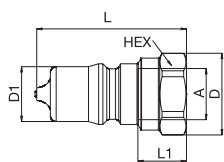

	Body Size	Version	Material	Color	Part Number
	3/8"	for coupling	Plastic	red	5025-3PR
	1/2"	for coupling	Plastic	see color code	5025-4P ¹
	3/8"	for plug	Plastic	red	5029-3PR
	1/2"	for plug	Plastic	see color code	5029-4P ¹
	1/2"	for coupling	Rubber	black	5205-4M
	1/2"	for plug	Rubber	black	5209-4M
	1/2"	for coupling	Steel		5005-4
	1/2"	for plug	Steel		5009-4

¹ Color code: B = blue/ G = green/ R = red/ O = orange/ Y = yellow/ BL = black

Plugs

IB-Series

Female Thread

Body Size	Connection A	Hex mm	L mm	L1 mm	D mm	D1 mm	Valve	Working Pressure connected in bar	Version	Seal	Part Number
1/4"	G 1/4	19	38	12	21	14,1	with	400	Press. Elim.	NBR	IB2521
1/4"	G 1/4	19	38	12	21	14,1	with	400	Press. Elim.	FKM	IB2521 V
3/8"	G 3/8	22	42	12	24	19	with	320	Press. Elim.	NBR	IB3821
3/8"	G 3/8	22	42	12	24	19	with	320	Press. Elim.	FKM	IB3821 V
1/2"	G 1/2	28	48	14	31	23,6	with	300	Press. Elim.	NBR	IB5021
1/2"	G 1/2	28	48	14	31	23,6	with	300	Press. Elim.	FKM	IB5021 V
3/4"	G 3/4	36	59	24	39	31,4	with	300	Press. Elim.	NBR	IB7521
3/4"	G 3/4	36	59	24	39	31,4	with	300	Press. Elim.	FKM	IB7521 V
1"	G 1	42	70	18	46	37,8	with	300	Press. Elim.	NBR	IB10021