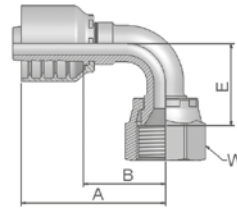

# MZ Female Metric – Swivel 90° Elbow (30° Flare)

JIS B8363

Part Number		Hose I.D.				Thread	A	B	E	W
46 series	48 series	DN	Inch	Size	mm	metric	mm	mm	mm	mm
1MZ46-4-4	1MZ48-4-4	6	1/4	-4	6.4	M14x1.5	48	24	23	19
1MZ46-6-6	1MZ48-6-6	10	3/8	-6	9.5	M18x1.5	51	28	29	24
1MZ46-8-8	1MZ48-8-8	12	1/2	-8	12.7	M22x1.5	55	31	31	27

KONVANT

46/48 Series

Approved **fitting series** for hose types, depending on size: Also available in stainless steel. Details can be found in CAT 4400.1/UK

<b>46</b> or <b>48</b>	441   461LT   462   462TC   462ST   629PU   692PU Twin
<b>46</b>	463   492   492ST   492TC   692   692Twin   692TC   BCH1
<b>48</b>	301SN   304   387   387ST   387TC   421RH   421SN   426   421TC   436   441RH   462PU   462PU Twin   BCH2   HT2   ...
	471TC   477   477ST   477TC   477RH   487   487ST   487TC   493   787   787TC   787ST   797   797TC   797ST   811   881