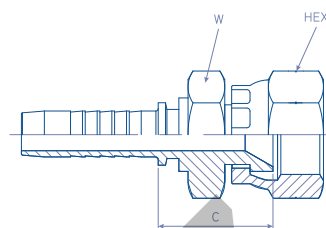

Female JIS 60° Cone Seat Swivel (KOMATSU)

23.5911.
JIS B8363

REFERENCE	hose dash	hose Ø inch	thread inch	d tube mm	C cut off mm	W mm	HEX mm
23.5911.0414	-4	1/4"	M14 x 1.5	22.2	19	27	19
23.5911.0616	-5	5/16"	M16 x 1.5	23.5	22	27	19
23.5911.0618	-6	3/8"	M18 x 1.5	24.5	24	30	19
23.5911.0822	-8	1/2"	M22 x 1.5	27.0	27	36	22
23.5911.1024	-10	5/8"	M24 x 1.5	28.5	32	46	24
23.5911.1230	-12	3/4"	M30 x 1.5	31.7	36	55	30
23.5911.1633	-16	1"	M33 x 1.5	33.5	41	36	32
23.5911.2036	-20	1.1/4"	M36 x 1.5	37.5	46	46	41
23.5911.2442	-24	1.1/2"	M42 x 1.5	42.0	55	55	50

MATERIAL: Carbon Steel

FINISH: Chromium-(VI) Free plating / ROHS compliant

VERSIONS: Stainless Steel (add an 'S' at the end of the REFERENCE)