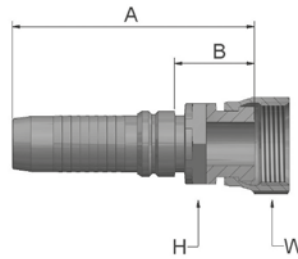

JC

Female ORFS Swivel – Straight Short

ISO 12151-1 – SWSA
SAE J516 – ORFS

Part Number	Hose I.D.				Thread UNF	A mm	B mm	H mm	W mm
	DN	Inch	Size	mm					
KJCV4-12-12	19	3/4	-12	19.1	1 3/16x12	93	31.3	30	36
KJCV4-16-12	19	3/4	-12	19.1	1 7/16x12	93	31	36	41
KJCV4-12-16	25	1	-16	25.4	1 3/16x12	101	29	36	36
KJCV4-16-16	25	1	-16	25.4	1 7/16x12	108	36	36	41
KJCV4-20-16	25	1	-16	25.4	1 11/16x12	120	47	41	50
KJCV4-20-20	31	1 1/4	-20	31.8	1 11/16x12	127	39	46	50
KJCV6-20-20	31	1 1/4	-20	31.8	1 11/16x12	132	41	46	50
KJCV6-24-20	31	1 1/4	-20	31.8	2x12	133	42	50	60
KJCV4-24-24	38	1 1/2	-24	38.1	2x12	131	37.9	50	60
KJCV6-24-24	38	1 1/2	-24	38.1	2x12	140	44	50	60

JS

ORFS Swivel Female (Long)

ISO 12151-1-SWSB
SAE J516 – ORFS

Part Number	Hose I.D.				Thread UNF	A mm	B mm	H mm	W mm
	DN	Inch	Size	mm					
KJSV4-16-16	25	1	-16	25.4	1 7/16x12	121	49	36	41
KJSV4-20-16	25	1	-16	25.4	1 11/16x12	120	47.7	41	50
KJSV4-20-20	31	1 1/4	-20	31.8	1 11/16x12	137	49.7	41	50

Approved **fitting series** for hose types, depending on size: Also available in stainless steel. Details can be found in CAT 4400.1/UK

V4	H31 H31TC H31ST R42 R42TC R42ST R35 R35TC RS35TC R50TC H29 H29TC H29ST FA35
V6	R35 R35TC RD35TC RS35TC R42 R42ST R42TC R50TC FA35 CEM69TC