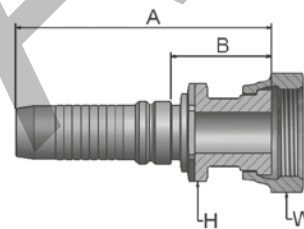

JC

Female ORFS Swivel – Straight Short

ISO 12151-1 – SWSA
SAE J516 – ORFS

Part Number	Hose I.D.				Thread UNF	A mm	B mm	H mm	W mm
	DN	Inch	Size	mm					
KJCV4-12-12	19	3/4	-12	19.1	1 3/16x12	93	31.3	30	36
KJCV4-16-12	19	3/4	-12	19.1	1 7/16x12	93	31	36	41
KJCV4-12-16	25	1	-16	25.4	1 3/16x12	101	29	36	36
KJCV4-16-16	25	1	-16	25.4	1 7/16x12	108	36	36	41
KJCV4-20-16	25	1	-16	25.4	1 11/16x12	120	47	41	50
KJCV4-20-20	31	1 1/4	-20	31.8	1 11/16x12	127	39	46	50
KJCV6-20-20	31	1 1/4	-20	31.8	1 11/16x12	132	41	46	50
KJCV6-24-20	31	1 1/4	-20	31.8	2x12	133	42	50	60
KJCV4-24-24	38	1 1/2	-24	38.1	2x12	131	37.9	50	60
KJCV6-24-24	38	1 1/2	-24	38.1	2x12	140	44	50	60

JS

ORFS Swivel Female (Long)

ISO 12151-1-SWSB
SAE J516 – ORFS

Part Number	Hose I.D.				Thread UNF	A mm	B mm	H mm	W mm
	DN	Inch	Size	mm					
KJSV4-16-16	25	1	-16	25.4	1 7/16x12	121	49	36	41
KJSV4-20-16	25	1	-16	25.4	1 11/16x12	120	47.7	41	50
KJSV4-20-20	31	1 1/4	-20	31.8	1 11/16x12	137	49.7	41	50

Approved **fitting series** for hose types, depending on size: Also available in stainless steel. Details can be found in CAT 4400.1/UK

V4	H31 H31TC H31ST R42 R42TC R42ST R35 R35TC RS35TC R50TC H29 H29TC H29ST FA35
V6	R35 R35TC RD35TC RS35TC R42 R42ST R42TC R50TC FA35 CEM69TC