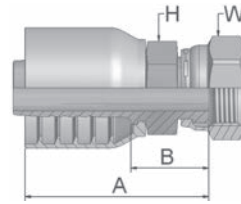

JC

Female ORFS Swivel - Straight Short

ISO 12151-1 – SWSA
SAE J516 – ORFS

Part Number	Hose I.D.				Thread UNF	A mm	B mm	H mm	W mm
	DN	Inch	Size	mm					
1JC70-6-6-SM	10	3/8	-6	9.5	11/16x16	49	20	19	22
1JC70-8-6-SM	10	3/8	-6	9.5	13/16x16	51	22	19	24
1JC70-8-8-SM	12	1/2	-8	12.7	13/16x16	56	24	13/16	15/16
1JC70-10-8-SM	12	1/2	-8	12.7	1x14	58	24	24	30
1JC70-12-8-SM	12	1/2	-8	12.7	1 3/16x12	63	28	32	36
1JC70-8-10-SM	16	5/8	-10	15.9	13/16x16	58	22	24	24
1JC70-10-10-SM	16	5/8	-10	15.9	1x14	64	24	24	30
1JC70-12-10-SM	16	5/8	-10	15.9	1 3/16x12	68	29	32	36
1JC70-8-12-SM	19	3/4	-12	19.1	13/16x16	61	22	27	24
1JC70-12-12-SM	19	3/4	-12	19.1	1 3/16x12	68	29	32	36
1JC70-16-12-SM	19	3/4	-12	19.1	1 7/16x12	72	33	36	41
1JC70-12-16-SM	25	1	-16	25.4	13/16x12	76	31	36	36
1JC70-16-16-SM	25	1	-16	25.4	1 7/16x12	80	35	36	41
1JC70-20-16-SM	25	1	-16	25.4	1 11/16x12	80	33	41	50

JS

ORFS Swivel Female (Long)

ISO 12151-1-SWSB
SAE J516 – ORFS

Part Number	Hose I.D.				Thread UNF	A mm	B mm	H mm	W mm
	DN	Inch	Size	mm					
1JS70-6-6-SM	10	3/8	-6	9.5	11/16x16	58	29	17	22
1JS70-8-6-SM	10	3/8	-6	9.5	13/16x16	64	35	19	24
1JS70-8-8-SM	12	1/2	-8	12.7	13/16x16	67	33	22	24
1JS70-10-8-SM	12	1/2	-8	12.7	1x14	73.5	38.5	24	30
1JS70-10-10-SM	16	5/8	-10	15.9	1x14	79	39	24	30
1JS70-12-12-SM	19	3/4	-12	19.1	1 3/16x12	84	45	30	36
1JS70-16-12-SM	19	3/4	-12	19.1	1 7/16x12	86	47	36	41
1JS70-16-16-SM	25	1	-16	25.4	1 7/16x12	98	53	36	41
1JS70-20-16-SM	25	1	-16	25.4	1 11/16x12	94	47	41	50