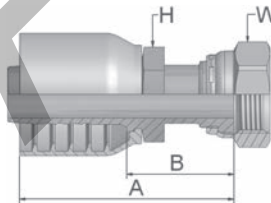

JC

Female ORFS Swivel - Straight Short

ISO 12151-1 – SWSA
SAE J516 – ORFS

Part Number	Hose I.D.				Thread UNF	A mm	B mm	H mm	W mm
	DN	Inch	Size	mm					
1JC70-6-6-SM	10	3/8	-6	9.5	11/16x16	49	20	19	22
1JC70-8-6-SM	10	3/8	-6	9.5	13/16x16	51	22	19	24
1JC70-8-8-SM	12	1/2	-8	12.7	13/16x16	56	24	13/16	15/16
1JC70-10-8-SM	12	1/2	-8	12.7	1x14	58	24	24	30
1JC70-12-8-SM	12	1/2	-8	12.7	1 3/16x12	63	28	32	36
1JC70-8-10-SM	16	5/8	-10	15.9	13/16x16	58	22	24	24
1JC70-10-10-SM	16	5/8	-10	15.9	1x14	64	24	24	30
1JC70-12-10-SM	16	5/8	-10	15.9	1 3/16x12	68	29	32	36
1JC70-8-12-SM	19	3/4	-12	19.1	13/16x16	61	22	27	24
1JC70-12-12-SM	19	3/4	-12	19.1	1 3/16x12	68	29	32	36
1JC70-16-12-SM	19	3/4	-12	19.1	1 7/16x12	72	33	36	41
1JC70-12-16-SM	25	1	-16	25.4	13/16x12	76	31	36	36
1JC70-16-16-SM	25	1	-16	25.4	1 7/16x12	80	35	36	41
1JC70-20-16-SM	25	1	-16	25.4	1 11/16x12	80	33	41	50

JS

ORFS Swivel Female (Long)

ISO 12151-1-SWSB
SAE J516 – ORFS

Part Number	Hose I.D.				Thread UNF	A mm	B mm	H mm	W mm
	DN	Inch	Size	mm					
1JS70-6-6-SM	10	3/8	-6	9.5	11/16x16	58	29	17	22
1JS70-8-6-SM	10	3/8	-6	9.5	13/16x16	64	35	19	24
1JS70-8-8-SM	12	1/2	-8	12.7	13/16x16	67	33	22	24
1JS70-10-8-SM	12	1/2	-8	12.7	1x14	73.5	38.5	24	30
1JS70-10-10-SM	16	5/8	-10	15.9	1x14	79	39	24	30
1JS70-12-12-SM	19	3/4	-12	19.1	1 3/16x12	84	45	30	36
1JS70-16-12-SM	19	3/4	-12	19.1	1 7/16x12	86	47	36	41
1JS70-16-16-SM	25	1	-16	25.4	1 7/16x12	98	53	36	41
1JS70-20-16-SM	25	1	-16	25.4	1 11/16x12	94	47	41	50