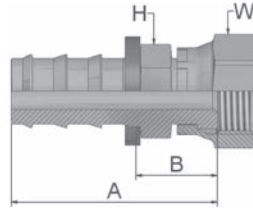

JC

**Female ORFS
Swivel - Straight
Short**

ISO 12151-1 – SWSA
SAE J516 – ORFS

Part Number	Hose I.D.				Thread UNF	A mm	B mm	H		W	
	DN	Inch	Size	mm				mm	Inch	mm	Inch
3JC82-4-4	6	1/4	-4	6.4	9/16x18	36	17	9/16		11/16	
3JC82-6-6	10	3/8	-6	9.5	11/16x16	40	18	11/16		13/16	
3JC82-10-10	16	5/8	-10	15.9	1x14	61	24	15/16		1 1/8	
3JC82-12-12	19	3/4	-12	19.1	1 3/16x12	67	30	1 1/8		1 3/8	

82 Series

Also available in stainless steel. Details can be found in CAT 4400.1/UK

Approved **fitting series** for hose types:

B: Brass

82 801Plus 801RH 801TM 804 821FR 830M 836 837BM 837PU 838M 846