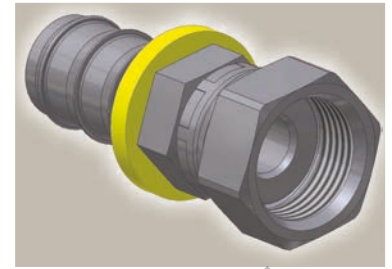

JC

**Female ORFS
Swivel - Straight
Short**

ISO 12151-1 – SWSA
SAE J516 – ORFS

Part Number	Hose I.D.				Thread UNF	A mm	B mm	H		W	
	DN	Inch	Size	mm				mm	Inch	mm	Inch
3JC82-4-4	6	1/4	-4	6.4	9/16x18	36	17	9/16		11/16	
3JC82-6-6	10	3/8	-6	9.5	11/16x16	40	18	11/16		13/16	
3JC82-10-10	16	5/8	-10	15.9	1x14	61	24	15/16		1 1/8	
3JC82-12-12	19	3/4	-12	19.1	1 3/16x12	67	30	1 1/8		1 3/8	

82 Series

Also available in stainless steel. Details can be found in CAT 4400.1/UK

Approved **fitting series** for hose types:

B: Brass

82 801Plus 801RH 801TM 804 821FR 830M 836 837BM 837PU 838M 846