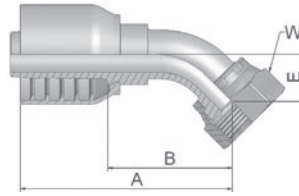

## J7 Female ORFS - Swivel 45° Elbow

ISO 12151-1 - SWE 45°  
SAE J516 - ORFS 45°

Part Number	Hose I.D.				Thread UNF	A mm	B mm	E mm	W mm
	DN	Inch	Size	mm					
1J770-6-6-SM	10	3/8	-6	9.5	11/16x16	62	33	11	22
1J770-8-6-SM	10	3/8	-6	9.5	13/16x16	64	35	15	24
1J770-6-8-SM	12	1/2	-8	12.7	11/16x16	68	33	11	22
1J770-8-8-SM	12	1/2	-8	12.7	13/16x16	72	37	15	24
1J770-10-8-SM	12	1/2	-8	12.7	1x14	80	46	17	30
1J770-10-10-SM	16	5/8	-10	15.9	1x14	83	44	16	30
1J770-12-10-SM	16	5/8	-10	15.9	1 3/16x12	90	53	21	36
1J770-12-12-SM	19	3/4	-12	19.1	1 3/16x12	92	53	21	36
1J770-16-12-SM	19	3/4	-12	19.1	1 7/16x12	95	56	24	41
1J770-16-16-SM	25	1	-16	25.4	1 7/16x12	113	66	24	41

## J9 Female ORFS - Swivel 90° Elbow - Short Drop

ISO 12151-1 - SWES  
SAE J516 - ORFS 90°

Part Number	Hose I.D.				Thread UNF	A mm	B mm	E mm	W mm
	DN	Inch	Size	mm					
1J970-6-6-SM	10	3/8	-6	9.5	11/16x16	58	29	23	22
1J970-8-6-SM	10	3/8	-6	9.5	13/16x16	58	29	29	24
1J970-8-8-SM	12	1/2	-8	12.7	13/16x16	70	35	29	24
1J970-10-8-SM	12	1/2	-8	12.7	1x14	73	38	32	30
1J970-12-8-SM	12	1/2	-8	12.7	1 3/16x12	76	41	48	36
1J970-10-10-SM	16	5/8	-10	15.9	1x14	78	39	33	30
1J970-12-10-SM	16	5/8	-10	15.9	1 3/16x12	86	50	48	36
1J970-12-12-SM	19	3/4	-12	19.1	1 3/16x12	89	49	48	36
1J970-16-12-SM	19	3/4	-12	19.1	1 7/16x12	89	49	56	41
1J970-16-16-SM	25	1	-16	25.4	1 7/16x12	111	64	56	41
1J970-20-16-SM	25	1	-16	25.4	1 11/16x12	111	64	64	50