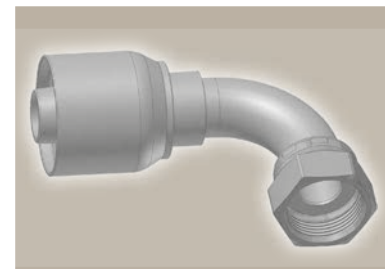

## J7 Female ORFS - Swivel 45° Elbow

ISO 12151-1 - SWE 45°  
SAE J516 - ORFS 45°

Part Number	Hose I.D.				Thread UNF	A mm	B mm	E mm	W mm
	DN	Inch	Size	mm					
1J770-6-6-SM	10	3/8	-6	9.5	11/16x16	62	33	11	22
1J770-8-6-SM	10	3/8	-6	9.5	13/16x16	64	35	15	24
1J770-6-8-SM	12	1/2	-8	12.7	11/16x16	68	33	11	22
1J770-8-8-SM	12	1/2	-8	12.7	13/16x16	72	37	15	24
1J770-10-8-SM	12	1/2	-8	12.7	1x14	80	46	17	30
1J770-10-10-SM	16	5/8	-10	15.9	1x14	83	44	16	30
1J770-12-10-SM	16	5/8	-10	15.9	1 3/16x12	90	53	21	36
1J770-12-12-SM	19	3/4	-12	19.1	1 3/16x12	92	53	21	36
1J770-16-12-SM	19	3/4	-12	19.1	1 7/16x12	95	56	24	41
1J770-16-16-SM	25	1	-16	25.4	1 7/16x12	113	66	24	41

## J9 Female ORFS - Swivel 90° Elbow - Short Drop

ISO 12151-1 - SWES  
SAE J516 - ORFS 90°

Part Number	Hose I.D.				Thread UNF	A mm	B mm	E mm	W mm
	DN	Inch	Size	mm					
1J970-6-6-SM	10	3/8	-6	9.5	11/16x16	58	29	23	22
1J970-8-6-SM	10	3/8	-6	9.5	13/16x16	58	29	29	24
1J970-8-8-SM	12	1/2	-8	12.7	13/16x16	70	35	29	24
1J970-10-8-SM	12	1/2	-8	12.7	1x14	73	38	32	30
1J970-12-8-SM	12	1/2	-8	12.7	1 3/16x12	76	41	48	36
1J970-10-10-SM	16	5/8	-10	15.9	1x14	78	39	33	30
1J970-12-10-SM	16	5/8	-10	15.9	1 3/16x12	86	50	48	36
1J970-12-12-SM	19	3/4	-12	19.1	1 3/16x12	89	49	48	36
1J970-16-12-SM	19	3/4	-12	19.1	1 7/16x12	89	49	56	41
1J970-16-16-SM	25	1	-16	25.4	1 7/16x12	111	64	56	41
1J970-20-16-SM	25	1	-16	25.4	1 11/16x12	111	64	64	50