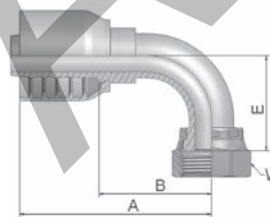

## J7 Female ORFS - Swivel 45° Elbow

ISO 12151-1 - SWE 45°  
SAE J516 - ORFS 45°

Part Number	Hose I.D.				Thread UNF	A mm	B mm	E mm	W mm
	DN	Inch	Size	mm					
1J770-6-6-SM	10	3/8	-6	9.5	11/16x16	62	33	11	22
1J770-8-6-SM	10	3/8	-6	9.5	13/16x16	64	35	15	24
1J770-6-8-SM	12	1/2	-8	12.7	11/16x16	68	33	11	22
1J770-8-8-SM	12	1/2	-8	12.7	13/16x16	72	37	15	24
1J770-10-8-SM	12	1/2	-8	12.7	1x14	80	46	17	30
1J770-10-10-SM	16	5/8	-10	15.9	1x14	83	44	16	30
1J770-12-10-SM	16	5/8	-10	15.9	1 3/16x12	90	53	21	36
1J770-12-12-SM	19	3/4	-12	19.1	1 3/16x12	92	53	21	36
1J770-16-12-SM	19	3/4	-12	19.1	1 7/16x12	95	56	24	41
1J770-16-16-SM	25	1	-16	25.4	1 7/16x12	113	66	24	41

## J9 Female ORFS - Swivel 90° Elbow - Short Drop

ISO 12151-1 - SWES  
SAE J516 - ORFS 90°

Part Number	Hose I.D.				Thread UNF	A mm	B mm	E mm	W mm
	DN	Inch	Size	mm					
1J970-6-6-SM	10	3/8	-6	9.5	11/16x16	58	29	23	22
1J970-8-6-SM	10	3/8	-6	9.5	13/16x16	58	29	29	24
1J970-8-8-SM	12	1/2	-8	12.7	13/16x16	70	35	29	24
1J970-10-8-SM	12	1/2	-8	12.7	1x14	73	38	32	30
1J970-12-8-SM	12	1/2	-8	12.7	1 3/16x12	76	41	48	36
1J970-10-10-SM	16	5/8	-10	15.9	1x14	78	39	33	30
1J970-12-10-SM	16	5/8	-10	15.9	1 3/16x12	86	50	48	36
1J970-12-12-SM	19	3/4	-12	19.1	1 3/16x12	89	49	48	36
1J970-16-12-SM	19	3/4	-12	19.1	1 7/16x12	89	49	56	41
1J970-16-16-SM	25	1	-16	25.4	1 7/16x12	111	64	56	41
1J970-20-16-SM	25	1	-16	25.4	1 11/16x12	111	64	64	50