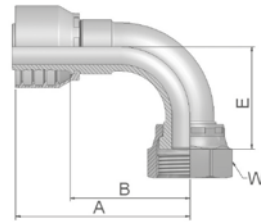

J9

Female ORFS – Swivel 90° Elbow – Short Drop

ISO 12151-1 – SWES
SAE J516 – ORFS 90°

Part Number		Hose I.D.				Thread	A	B	E	W
46 series	48 series	DN	Inch	Size	mm	UNF	mm	mm	mm	mm
1J946-4-4	1J948-4-4	6	1/4	-4	6.4	9/16x18	52	29	21	17
1J946-6-4	1J948-6-4	6	1/4	-4	6.4	11/16x16	51	27	23	22
	1J948-8-4	6	1/4	-4	6.4	13/16x16	50	26	29	24
1J946-6-5	1J948-6-5	8	5/16	-5	7.9	11/16x16	53	29	23	22
1J946-4-6	1J948-4-6	10	3/8	-6	9.5	9/16x18	47	24	21	17
1J946-6-6	1J948-6-6	10	3/8	-6	9.5	11/16x16	52	29	23	22
1J946-8-6	1J948-8-6	10	3/8	-6	9.5	13/16x16	53	30	29	24
1J946-6-8	1J948-6-8	12	1/2	-8	12.7	11/16x16	53	29	23	22
1J946-8-8	1J948-8-8	12	1/2	-8	12.7	13/16x16	55	32	29	24
1J946-10-8	1J948-10-8	12	1/2	-8	12.7	1x14	66	42	32	30
1J946-12-8	1J948-12-8	12	1/2	-8	12.7	1 3/16x12	58	34	48	36
1J946-10-10	1J948-10-10	16	5/8	-10	15.9	1x14	65	39	32	30
1J946-12-10	1J948-12-10	16	5/8	-10	15.9	1 3/16x12	71	45	48	36
1J946-10-12	1J948-10-12	19	3/4	-12	19.1	1x14	69	43	32	30
1J946-12-12	1J948-12-12	19	3/4	-12	19.1	1 3/16x12	80	54	48	36
1J946-16-12		19	3/4	-12	19.1	1 7/16x12	88	62	56	41
1J946-12-16		25	1	-16	25.4	1 3/16x12	88	58	48	36
	1J948-12-16	25	1	-16	25.4	1 3/16 12	88	58	48	36
1J946-16-16	1J948-16-16	25	1	-16	25.4	1 7/16x12	98	68	56	41
1J946-20-16	1J948-20-16	25	1	-16	25.4	1 11/16x12	104	74	64	50
1J946-20-20		31	1 1/4	-20	31.8	1 11/16x12	124	86	64	50
	1J948-20-20	31	1 1/4	-20	31.8	1 11/16x12	129	82	64	50
	1J948-24-24	38	1 1/2	-24	38.1	2x12	140	102	82	60

46/48 Series

Approved fitting series for hose types, depending on size: Also available in stainless steel. Details can be found in CAT 4400.1/UK

46 or 48	441	461LT	462	462TC	462ST	629PU	692PU Twin
46	463	492	492ST	492TC	692	692Twin	692TC BCH1
48	301SN	304	387	387ST	387TC	421RH	421SN 426 421TC 436 441RH 462PU 462PU Twin BCH2 HT2 ...
	471TC	477	477ST	477TC	477RH	487	487ST 487TC 493 787 787TC 787ST 797 797TC 797ST 811 881