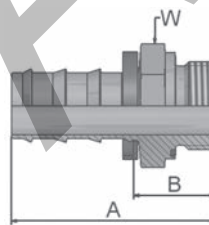

FF Metru-Lok Swivel Female

Part Number	Hose I.D.				Thread metric	Tube O.D. mm	A mm	B mm	W mm
	DN	Inch	Size	mm					
3FF82-6-4B	6	1/4	-4	6.4	M10x1	6	36	16	14
3FF82-8-4B	6	1/4	-4	6.4	M12x1	8	31	12	14
3FF82-10-6B	10	3/8	-6	9.5	M14x1	10	35	12	17
3FF82-12-6B	10	3/8	-6	9.5	M16x1	12	35	12	19
3FF82-14-8B	12	1/2	-8	12.7	M18x1	14	38	12	22
3FF82-16-8B	12	1/2	-8	12.7	M22x1.5	16	38	12	27
3FF82-18-10B	16	5/8	-10	15.9	M24x1.5	18	51	15	27
3FF82-22-12B	19	3/4	-12	19.1	M28x1.5	22	51	15	32

AF Male BSP Parallel Pipe Rigid - Straight (with O-ring Seal)

Part Number	Hose I.D.				Thread BSP	A mm	B mm	W mm
	DN	Inch	Size	mm				
3AF82-2-4B	6	1/4	-4	6.4	1/8x28	34	15	17
3AF82-4-4B	6	1/4	-4	6.4	1/4x19	39	20	19
3AF82-4-6B	10	3/8	-6	9.5	1/4x19	43	20	19
3AF82-6-6B	10	3/8	-6	9.5	3/8x19	46	23	22
3AF82-6-8B	12	1/2	-8	12.7	3/8x19	49	22	22
3AF82-8-8B	12	1/2	-8	12.7	1/2x14	53	26	27
3AF82-8-10B	16	5/8	-10	15.9	1/2x14	63	27	27