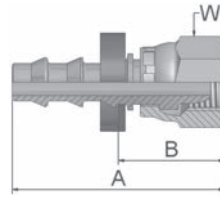

FF Metru-Lok Swivel Female

Part Number	Hose I.D.				Thread metric	Tube O.D. mm	A mm	B mm	W mm
	DN	Inch	Size	mm					
3FF82-6-4B	6	1/4	-4	6.4	M10x1	6	36	16	14
3FF82-8-4B	6	1/4	-4	6.4	M12x1	8	31	12	14
3FF82-10-6B	10	3/8	-6	9.5	M14x1	10	35	12	17
3FF82-12-6B	10	3/8	-6	9.5	M16x1	12	35	12	19
3FF82-14-8B	12	1/2	-8	12.7	M18x1	14	38	12	22
3FF82-16-8B	12	1/2	-8	12.7	M22x1.5	16	38	12	27
3FF82-18-10B	16	5/8	-10	15.9	M24x1.5	18	51	15	27
3FF82-22-12B	19	3/4	-12	19.1	M28x1.5	22	51	15	32

AF Male BSP Parallel Pipe Rigid - Straight (with O-ring Seal)

Part Number	Hose I.D.				Thread BSP	A mm	B mm	W mm
	DN	Inch	Size	mm				
3AF82-2-4B	6	1/4	-4	6.4	1/8x28	34	15	17
3AF82-4-4B	6	1/4	-4	6.4	1/4x19	39	20	19
3AF82-4-6B	10	3/8	-6	9.5	1/4x19	43	20	19
3AF82-6-6B	10	3/8	-6	9.5	3/8x19	46	23	22
3AF82-6-8B	12	1/2	-8	12.7	3/8x19	49	22	22
3AF82-8-8B	12	1/2	-8	12.7	1/2x14	53	26	27
3AF82-8-10B	16	5/8	-10	15.9	1/2x14	63	27	27