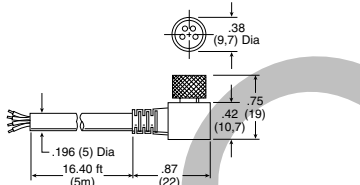

Features

- M8, M12 female connector
- Length: 2m or 5m
- Cover: PVC or PUR
- Connection type: Swivel straight or angled
- IP67 swivel connector

Common Part Numbers

Connector	Contacts	Length	Cover	Part number
M8 female	4	2m	PUR	CB-M8-4P-2M-PUR
M8 female	4	5m	PUR	CB-M8-4P-5M-PUR
M8 angled female	4	5m	PUR	CB-M8-4P-5M-90-PUR
M12 female	4	2m	PVC	CB-M12-4P-2M
M12 female	5	2m	PVC	CB-M12-5P-2M

Dimensions

CB-M8-4P-2M, Female to Open Lead

CB-M8-4P-5M, Female to Open Lead

CB-M8-4P-5M-90, Female to Open Lead

CB-M12-4P-2M, Female to Open Lead
 CB-M12-5P-2M, Female to Open Lead

Female Interface
 4-Pin, M8

Male Interface
 4-Pin, M8