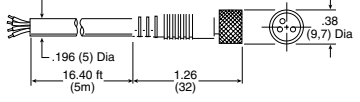

Features

- M8, M12 female connector
- Length: 2m or 5m
- Cover: PVC or PUR
- Connection type: Swivel straight or angled
- IP67 swivel connector

Common Part Numbers

Connector	Contacts	Length	Cover	Part number
M8 female	4	2m	PUR	CB-M8-4P-2M-PUR
M8 female	4	5m	PUR	CB-M8-4P-5M-PUR
M8 angled female	4	5m	PUR	CB-M8-4P-5M-90-PUR
M12 female	4	2m	PVC	CB-M12-4P-2M
M12 female	5	2m	PVC	CB-M12-5P-2M

Dimensions

CB-M8-4P-2M, Female to Open Lead

CB-M8-4P-5M, Female to Open Lead

CB-M8-4P-5M-90, Female to Open Lead

CB-M12-4P-2M, Female to Open Lead
 CB-M12-5P-2M, Female to Open Lead

Female Interface
 4-Pin, M8

Male Interface
 4-Pin, M8