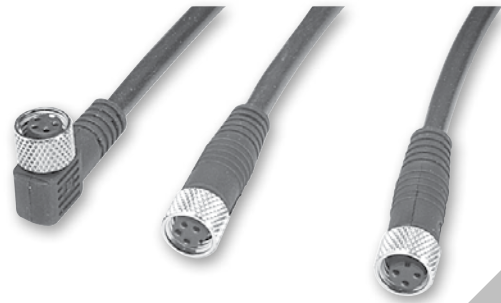

Features

- M8, M12 female connector
- Length: 2m or 5m
- Cover: PVC or PUR
- Connection type: Swivel straight or angled
- IP67 swivel connector

Common Part Numbers

Connector	Contacts	Length	Cover	Part number
M8 female	4	2m	PUR	CB-M8-4P-2M-PUR
M8 female	4	5m	PUR	CB-M8-4P-5M-PUR
M8 angled female	4	5m	PUR	CB-M8-4P-5M-90-PUR
M12 female	4	2m	PVC	CB-M12-4P-2M
M12 female	5	2m	PVC	CB-M12-5P-2M

Dimensions

CB-M8-4P-2M, Female to Open Lead

CB-M8-4P-5M, Female to Open Lead

CB-M8-4P-5M-90, Female to Open Lead

CB-M12-4P-2M, Female to Open Lead
 CB-M12-5P-2M, Female to Open Lead

Female Interface
 4-Pin, M8

Male Interface
 4-Pin, M8