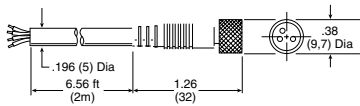

Features

- M8, M12 female connector
- Length: 2m or 5m
- Cover: PVC or PUR
- Connection type: Swivel straight or angled
- IP67 swivel connector

Common Part Numbers

Connector	Contacts	Length	Cover	Part number
M8 female	4	2m	PUR	CB-M8-4P-2M-PUR
M8 female	4	5m	PUR	CB-M8-4P-5M-PUR
M8 angled female	4	5m	PUR	CB-M8-4P-5M-90-PUR
M12 female	4	2m	PVC	CB-M12-4P-2M
M12 female	5	2m	PVC	CB-M12-5P-2M

Dimensions

CB-M8-4P-2M, Female to Open Lead

CB-M8-4P-5M, Female to Open Lead

CB-M8-4P-5M-90, Female to Open Lead

CB-M12-4P-2M, Female to Open Lead
 CB-M12-5P-2M, Female to Open Lead

Female Interface
 4-Pin, M8

Male Interface
 4-Pin, M8