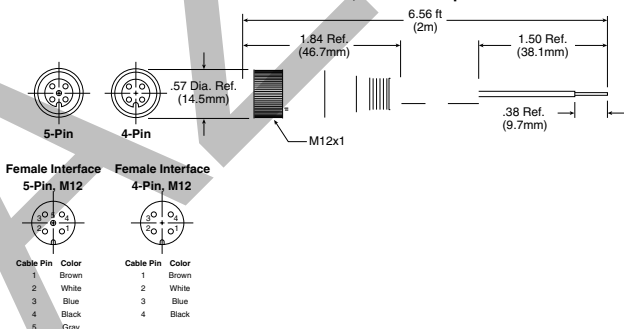

Features

- M8, M12 female connector
- Length: 2m or 5m
- Cover: PVC or PUR
- Connection type: Swivel straight or angled
- IP67 swivel connector

Common Part Numbers

Connector	Contacts	Length	Cover	Part number
M8 female	4	2m	PUR	CB-M8-4P-2M-PUR
M8 female	4	5m	PUR	CB-M8-4P-5M-PUR
M8 angled female	4	5m	PUR	CB-M8-4P-5M-90-PUR
M12 female	4	2m	PVC	CB-M12-4P-2M
M12 female	5	2m	PVC	CB-M12-5P-2M

Dimensions

CB-M8-4P-2M, Female to Open Lead

CB-M8-4P-5M, Female to Open Lead

CB-M8-4P-5M-90, Female to Open Lead

CB-M12-4P-2M, Female to Open Lead
 CB-M12-5P-2M, Female to Open Lead

Female Interface
 4-Pin, M8

Male Interface
 4-Pin, M8