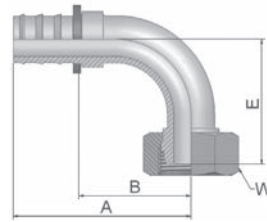

C5 Female Metric Light Series - Swivel 90° Elbow (Ball Nose for 24° or 60° Cone)

DKL 90°

Part Number	Hose I.D.				Thread metric	Tube O.D. mm	A mm	B mm	E mm	W mm
	DN	Inch	Size	mm						
3C582-6-4	6	1/4	-4	6.4	M12x1.5	6	42	23	29	14
3C582-8-4	6	1/4	-4	6.4	M14x1.5	8	42	23	29	17
3C582-8-4B	6	1/4	-4	6.4	M14x1.5	8	41	23	29	17
3C582-10-4	6	1/4	-4	6.4	M16x1.5	10	42	23	29	19
3C582-10-6	10	3/8	-6	9.5	M16x1.5	10	49	27	33	19
3C582-12-6	10	3/8	-6	9.5	M18x1.5	12	49	27	34	22
3C582-12-6B	10	3/8	-6	9.5	M18x1.5	12	49	27	34	22
3C582-15-8	12	1/2	-8	12.7	M22x1.5	15	65	38	39	27
3C582-15-8B	12	1/2	-8	12.7	M22x1.5	15	65	38	39	27
3C582-18-10	16	5/8	-10	15.9	M26x1.5	18	74	37	43	32
3C582-18-10B	16	5/8	-10	15.9	M26x1.5	18	74	37	43	32
3C582-22-12	19	3/4	-12	19.1	M30x2	22	88	51	50	36
3C582-22-12B	19	3/4	-12	19.1	M30x2	22	88	52	50	36
3C582-28-16B	25	1	-16	25.4	M36x2	28	101	64	66	41

82 Series

Also available in stainless steel. Details can be found in CAT 4400.1/UK

Approved **fitting series** for hose types:

B: Brass

82 801Plus 801RH 801TM 804 821FR 830M 836 837BM 837PU 838M 846