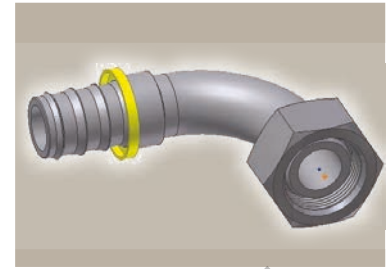

C5 Female Metric Light Series - Swivel 90° Elbow (Ball Nose for 24° or 60° Cone)

DKL 90°

Part Number	Hose I.D.				Thread metric	Tube O.D. mm	A mm	B mm	E mm	W mm
	DN	Inch	Size	mm						
3C582-6-4	6	1/4	-4	6.4	M12x1.5	6	42	23	29	14
3C582-8-4	6	1/4	-4	6.4	M14x1.5	8	42	23	29	17
3C582-8-4B	6	1/4	-4	6.4	M14x1.5	8	41	23	29	17
3C582-10-4	6	1/4	-4	6.4	M16x1.5	10	42	23	29	19
3C582-10-6	10	3/8	-6	9.5	M16x1.5	10	49	27	33	19
3C582-12-6	10	3/8	-6	9.5	M18x1.5	12	49	27	34	22
3C582-12-6B	10	3/8	-6	9.5	M18x1.5	12	49	27	34	22
3C582-15-8	12	1/2	-8	12.7	M22x1.5	15	65	38	39	27
3C582-15-8B	12	1/2	-8	12.7	M22x1.5	15	65	38	39	27
3C582-18-10	16	5/8	-10	15.9	M26x1.5	18	74	37	43	32
3C582-18-10B	16	5/8	-10	15.9	M26x1.5	18	74	37	43	32
3C582-22-12	19	3/4	-12	19.1	M30x2	22	88	51	50	36
3C582-22-12B	19	3/4	-12	19.1	M30x2	22	88	52	50	36
3C582-28-16B	25	1	-16	25.4	M36x2	28	101	64	66	41

82 Series

Also available in stainless steel. Details can be found in CAT 4400.1/UK

Approved **fitting series** for hose types:

B: Brass

82 801Plus 801RH 801TM 804 821FR 830M 836 837BM 837PU 838M 846