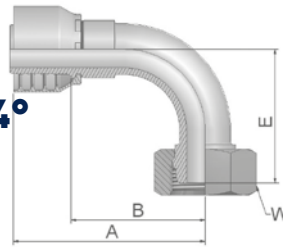

C5 **Female Metric
Light Series – Swivel
90° Elbow (Ball Nose for 24°
or 60° Cone)**

DKL 90°

Part Number		Hose I.D.				Thread	Tube O.D.	A	B	E	W
46 series	48 series	DN	Inch	Size	mm	metric	mm	mm	mm	mm	mm
	1C548-6-4	6	1/4	-4	6.4	M12x1.5	6	49	26	29	14
	1C548-8-4	6	1/4	-4	6.4	M14x1.5	8	48	25	26	17
	1C548-10-5	8	5/16	-5	7.9	M16x1.5	10	61	37	33	19
	1C548-10-6	10	3/8	-6	9.5	M16x1.5	10	58	35	35	19
	1C548-12-6	10	3/8	-6	9.5	M18x1.5	12	58	35	34	22
	1C548-15-8	12	1/2	-8	12.7	M22x1.5	15	64	41	39	27
	1C548-18-10	16	5/8	-10	15.9	M26x1.5	18	66	41	43	32
	1C548-22-12	19	3/4	-12	19.1	M30x2	22	80	54	50	36

Approved **fitting series** for **hose types**, depending on size: Also available in stainless steel. Details can be found in CAT 4400.1/UK

46 or 48	441	441RH	461LT	462	462ST	462TC	462ST	629PU	692PU Twin								
46	463	492	492ST	492TC	692	692Twin	692TC	BCH1									
48	301SN	301TC	304	387	387ST	387TC	421RH	421SN	426	436	441RH	462PU	462PU Twin	BCH2	HT2	...	
	471TC	477	477ST	477TC	477RH	487	487ST	487TC	493	787	787TC	787ST	797	797TC	797ST	811	881