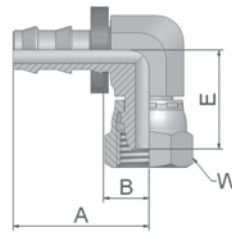

# 9C Female Metric Swivel Light Series Compact 90° Elbow (Ball Nose for 24° or 60° Cone)

Part Number	Hose I.D.				Thread metric	Tube O.D. mm	A mm	B mm	E mm	W mm
	DN	Inch	Size	mm						
39C82-6-4B	6	1/4	-4	6.4	M12x1.5	6	30	11	22	14
39C82-8-4B	6	1/4	-4	6.4	M14x1.5	8	30	11	22	19
39C82-10-6B	10	3/8	-6	9.5	M16x1.5	10	34	12	25	19
39C82-12-6B	10	3/8	-6	9.5	M18x1.5	12	34	11	25	22
39C82-15-8B	12	1/2	-8	12.7	M22x1.5	15	42	16	32	27

82 Series

Also available in stainless steel. Details can be found in CAT 4400.1/UK

Approved **fitting series** for hose types:

B: Brass

82 801Plus 801RH 801TM 804 821FR 830M 836 837BM 837PU 838M 846