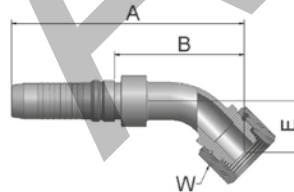

92 Female BSP Parallel Pipe Swivel – Straight (60° Cone)

BS5200-A – DKR

Part Number	Hose I.D.				Thread BSP	A mm	B mm	W mm
	DN	Inch	Size	mm				
K92V4-10-10	16	5/8	-10	15.9	5/8x14	80	20.3	30
K92V4-12-12	19	3/4	-12	19.1	3/4x14	85	23.3	32
K92V4-16-12	19	3/4	-12	19.1	1x11	93	31.3	41
K92V4-16-16	25	1	-16	25.4	1x11	105	32	41
K92V4-20-20	31	1 1/4	-20	31.8	1 1/4x11	118	30	50
K92V6-20-20	31	1 1/4	-20	31.8	1 1/4x11	127	36	50
K92V4-24-24	38	1 1/2	-24	38.1	1 1/2x11	124	30.9	55
K92V6-24-24	38	1 1/2	-24	38.1	1 1/2x11	134	38	55
K92V4-32-32	51	2	-32	50.8	2x11	131	34.2	70
K92V6-32-32	51	2	-32	50.8	2x11	151	41	70

B1 Female BSP Parallel Pipe Swivel 45° Elbow (60° Cone)

BS 5200-D – DKR 45°

Part Number	Hose I.D.				Thread BSP	A mm	B mm	E mm	W mm
	DN	Inch	Size	mm					
KB1V4-12-12	19	3/4	-12	19.1	3/4x14	134	72.3	26	32
KB1V4-16-16	25	1	-16	25.4	1x11	164	91	36	41
KB1V4-20-20	31	1 1/4	-20	31.8	1 1/4x11	198	109.7	38	50
KB1V6-20-20	31	1 1/4	-20	31.8	1 1/4x11	194	103	43	50
KB1V4-24-24	38	1 1/2	-24	38.1	1 1/2x11	230	137	52	55
KB1V6-24-24	38	1 1/2	-24	38.1	1 1/2x11	229	133	52	55
KB1V4-32-32	51	2	-32	50.8	2x11	277	180	70	70
KB1V6-32-32	51	2	-32	50.8	2x11	288	178	70	70

Approved **fitting series** for **hose types**, depending on size: Also available in stainless steel. Details can be found in CAT 4400.1/UK

V4	H31	H31TC	H31ST	R42	R42TC	R42ST	R35	R35TC	RS35TC	R50TC	H29	H29TC	H29ST	FA35
V6	R35	R35TC	RD35TC	RS35TC	R42	R42ST	R42TC	R50TC	FA35	CEM69TC				