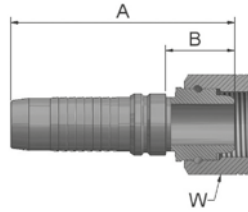

92 Female BSP Parallel Pipe Swivel – Straight (60° Cone)

BS5200-A – DKR

Part Number	Hose I.D.				Thread BSP	A mm	B mm	W mm
	DN	Inch	Size	mm				
K92V4-10-10	16	5/8	-10	15.9	5/8x14	80	20.3	30
K92V4-12-12	19	3/4	-12	19.1	3/4x14	85	23.3	32
K92V4-16-12	19	3/4	-12	19.1	1x11	93	31.3	41
K92V4-16-16	25	1	-16	25.4	1x11	105	32	41
K92V4-20-20	31	1 1/4	-20	31.8	1 1/4x11	118	30	50
K92V6-20-20	31	1 1/4	-20	31.8	1 1/4x11	127	36	50
K92V4-24-24	38	1 1/2	-24	38.1	1 1/2x11	124	30.9	55
K92V6-24-24	38	1 1/2	-24	38.1	1 1/2x11	134	38	55
K92V4-32-32	51	2	-32	50.8	2x11	131	34.2	70
K92V6-32-32	51	2	-32	50.8	2x11	151	41	70

B1 Female BSP Parallel Pipe Swivel 45° Elbow (60° Cone)

BS 5200-D – DKR 45°

Part Number	Hose I.D.				Thread BSP	A mm	B mm	E mm	W mm
	DN	Inch	Size	mm					
KB1V4-12-12	19	3/4	-12	19.1	3/4x14	134	72.3	26	32
KB1V4-16-16	25	1	-16	25.4	1x11	164	91	36	41
KB1V4-20-20	31	1 1/4	-20	31.8	1 1/4x11	198	109.7	38	50
KB1V6-20-20	31	1 1/4	-20	31.8	1 1/4x11	194	103	43	50
KB1V4-24-24	38	1 1/2	-24	38.1	1 1/2x11	230	137	52	55
KB1V6-24-24	38	1 1/2	-24	38.1	1 1/2x11	229	133	52	55
KB1V4-32-32	51	2	-32	50.8	2x11	277	180	70	70
KB1V6-32-32	51	2	-32	50.8	2x11	288	178	70	70

Approved **fitting series** for **hose types**, depending on size: Also available in stainless steel. Details can be found in CAT 4400.1/UK

V4	H31	H31TC	H31ST	R42	R42TC	R42ST	R35	R35TC	RS35TC	R50TC	H29	H29TC	H29ST	FA35
V6	R35	R35TC	RD35TC	RS35TC	R42	R42ST	R42TC	R50TC	FA35	CEM69TC				