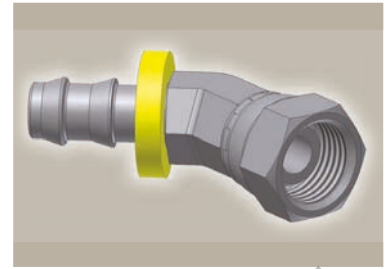

6C 60° Cone Swivel Female 45° Elbow

Part Number	Hose I.D.				Thread metric	A mm	B mm	E mm	W mm
	DN	Inch	Size	mm					
36C82-6-4B	6	1/4	-4	6.4	M12x1.5	44	25	16	14
36C82-10-6B	10	3/8	-6	9.5	M16x1.5	48	26	16	19
36C82-15-8B	12	1/2	-8	12.7	M22x1.5	54	28	18	27

7C 60° Cone Swivel Female 90° Elbow

Part Number	Hose I.D.				Thread metric	A mm	B mm	E mm	W mm
	DN	Inch	Size	mm					
37C82-6-4B	6	1/4	-4	6.4	M12x1.5	30	11	22	14
37C82-10-6B	10	3/8	-6	9.5	M16x1.5	34	12	25	19
37C82-15-8B	12	1/2	-8	12.7	M22x1.5	43	16	32	27

Also available in stainless steel. Details can be found in CAT 4400.1/UK

Approved **fitting series** for hose types:

B: Brass

82 801Plus 801RH 801TM 804 821FR 830M 836 837BM 837PU 838M 846