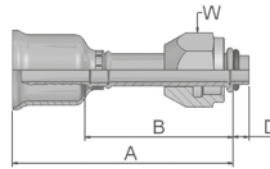

5S Female Tube O-ring Swivel Short Pilot

Part Number	Hose I.D.			Thread UNF	A mm	B mm	D mm	W Inch
	Inch	Size	mm					
15S26-6-6	5/16	-6	8.0	5/8x18	66	44	4.7	3/4
15S26-8-8	13/32	-8	10.0	3/4x16	67	45	4.7	7/8
15S26-10-10	1/2	-10	12.5	7/8x14	71	47	4.7	1 1/16
15S26-10-12	5/8	-12	16.0	7/8x14	71	47	4.7	1 1/16

5T Female Tube O-Ring Swivel 90° Elbow – Short Pilot

Part Number	Hose I.D.			Thread UNF	A mm	B mm	D mm	E mm	W Inch
	Inch	Size	mm						
15T26-6-6	5/16	-6	8.0	5/8x18	56	34	4.7	36	3/4
15T26-8-8	13/32	-8	10.0	3/4x16	63	41	4.7	37	7/8
15T26-10-10	1/2	-10	12.5	7/8x14	73	49	4.7	44	1 1/16