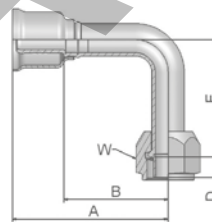

5S Female Tube O-ring Swivel Short Pilot

Part Number	Hose I.D.			Thread UNF	A mm	B mm	D mm	W Inch
	Inch	Size	mm					
15S26-6-6	5/16	-6	8.0	5/8x18	66	44	4.7	3/4
15S26-8-8	13/32	-8	10.0	3/4x16	67	45	4.7	7/8
15S26-10-10	1/2	-10	12.5	7/8x14	71	47	4.7	1 1/16
15S26-10-12	5/8	-12	16.0	7/8x14	71	47	4.7	1 1/16

5T Female Tube O-Ring Swivel 90° Elbow – Short Pilot

Part Number	Hose I.D.			Thread UNF	A mm	B mm	D mm	E mm	W Inch
	Inch	Size	mm						
15T26-6-6	5/16	-6	8.0	5/8x18	56	34	4.7	36	3/4
15T26-8-8	13/32	-8	10.0	3/4x16	63	41	4.7	37	7/8
15T26-10-10	1/2	-10	12.5	7/8x14	73	49	4.7	44	1 1/16