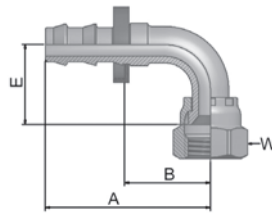

### 39 Female JIC 37° - Swivel 90° Elbow

ISO 12151-5-SWES - DKJ 90°

Part Number	Hose I.D.				Thread UNF	A mm	B mm	E mm	W	
	DN	Inch	Size	mm					mm	Inch
33982-4-4	6	1/4	-4	6.4	7/16x20	39	20	21	9/16	
33982-6-6	10	3/8	-6	9.5	9/16x18	47	24	23	11/16	
33982-8-8	12	1/2	-8	12.7	3/4x16	55	32	29	7/8	
33982-10-10	16	5/8	-10	15.9	7/8x14	74	37	31	1	
33982-12-12	19	3/4	-12	19.1	1 1/16x12	83	46	48	1 1/4	

Also available in stainless steel. Details can be found in CAT 4400.1/UK

Approved **fitting series** for hose types:

B: Brass

82 801Plus 801RH 801TM 804 821FR 830M 836 837BM 837PU 838M 846