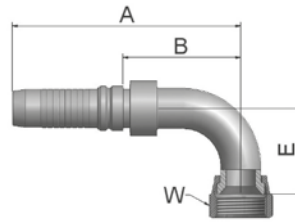

39 Female JIC 37° - Swivel 90° Elbow

ISO 12151-5-SWES - DKJ 90°

Part Number	Hose I.D.				Thread UNF	A mm	B mm	E mm	W mm
	DN	Inch	Size	mm					
K39V4-12-12	19	3/4	-12	19.1	1 1/16x12	125	63.3	48	32
K39V4-16-12	19	3/4	-12	19.1	1 5/16x12	125	63.3	56	41
K39V4-16-16	25	1	-16	25.4	1 5/16x12	150	77.7	56	41
K39V4-20-16	25	1	-16	25.4	1 5/8x12	150	77	62	50
K39V4-20-20	31	1 1/4	-20	31.8	1 5/8x12	186	98	85	50
K39V4-24-20	31	1 1/4	-20	31.8	1 7/8x12	186	98	80	60
K39V6-20-20	31	1 1/4	-20	31.8	1 5/8x12	177	86	85	50
K39V4-24-24	38	1 1/2	-24	38.1	1 7/8x12	210	116.9	102	60
K39V6-24-24	38	1 1/2	-24	38.1	1 7/8x12	209	113	102	60
K39V4-32-32	51	2	-32	50.8	2 1/2x12	257	160	152	75
K39V6-32-32	51	2	-32	50.8	2 1/2x12	268	157	152	75

KONVAV

V4/V6 Series

Approved **fitting series** for hose types, depending on size: Also available in stainless steel. Details can be found in CAT 4400.1/UK

V4	H31	H31TC	H31ST	R42	R42TC	R42ST	R35	R35TC	RS35TC	R50TC	H29	H29TC	H29ST	FA35
V6	R35	R35TC	RD35TC	RS35TC	R42	R42ST	R42TC	R50TC	FA35	CEM69TC				