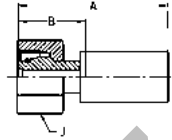

1C9PX – Metric female swivel 24° with O-ring

Heavy series – Metric swivel nut – ISO 12151-2

MATERIAL Galvanised steel with transparent Cr(VI)-free plating.
Other materials available on request.

Part No. #	DN size				Connection type						
	mm	inch	Thread size		Tube OD mm	A mm	B mm	J mm	Max. WP MPa		
1C9PX-6-03	5	-03	4.8	3/16	M14x1.5	6	46	21	17	63.0	
1C9PX-8-03	5	-03	4.8	3/16	M16x1.5	8	47	22	19	63.0	
1C9PX-8-04	6	-04	6.4	1/4	M16x1.5	8	52	24	19	63.0	
1C9PX-10-04	6	-04	6.4	1/4	M18x1.5	10	55	27	22	63.0	
1C9PX-12-05	8	-05	7.9	5/16	M20x1.5	12	56	28	24	63.0	
1C9PX-12-06	10	-06	9.5	3/8	M20x1.5	12	54	25	24	63.0	
1C9PX-14-06	10	-06	9.5	3/8	M22x1.5	14	59	30	27	63.0	
1C9PX-16-08	12	-08	12.7	1/2	M24x1.5	16	65	34	30	42.0	
1C9PX-20-10	16	-10	15.9	5/8	M30x2	20	68	37	36	42.0	
1C9PX-25-12	20	-12	19.0	3/4	M36x2	25	77	42	46	42.0	
1C9PX-30-16	25	-16	25.4	1	M42x2	30	79	45	50	42.0	