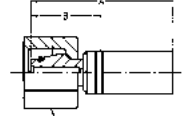

1CAEX – Metric female swivel 24° with O-ring

Light series – Metric swivel nut – ISO 12151-2

MATERIAL Galvanised steel with transparent Cr(VI)-free plating.
Other materials available on request.

Part No. #	DN	size		Connection type		Tube OD mm	A mm	B mm	J mm	Max. WP MPa
		mm	inch	Thread size	mm					
1CAEX-6-012	2	-012	2.0	5/64	M12x1.5	6	32	21	14	31.5
1CAEX-8-012	2	-012	2.0	5/64	M14x1.5	8	37	26	17	42.5
1CAEX-6-016	2.5	-016	2.5	3/32	M12x1.5	6	28	18	14	31.5
1CAEX-6-025	4	-025	4.0	5/32	M12x1.5	6	42	20	14	31.5
1CAEX-8-025	4	-025	4.0	5/32	M14x1.5	8	48	24	17	42.5

1C9EX – Metric female swivel 24° with O-ring

Heavy series – Metric swivel nut – ISO 12151-2

MATERIAL Galvanised steel with transparent Cr(VI)-free plating.
Other materials available on request.

Part No. #	DN	size		Connection type		Tube OD mm	A mm	B mm	J mm	Max. WP MPa
		mm	inch	Thread size	mm					
1C9EX-6-012	2	-012	2.0	5/64	M14x1.5	6	32	21	17	63.0
1C9EX-8-012	2	-012	2.0	5/64	M16x1.5	8	37	26	19	63.0
1C9EX-8-02	3	-02	3.2	1/8	M16x1.5	8	32	22	19	63.0
1C9EX-8-025	4	-025	4.0	5/32	M16x1.5	8	45	22	19	63.0