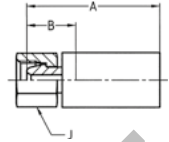

1C3YX – Metric female swivel 24°/60°

Light series – Metric swivel nut

MATERIAL

Galvanised steel with transparent Cr(VI)-free plating.
For fittings as mentioned above, but with stainless steel nipple (AISI 303), please add **C2W** to the Part No. Example: 1C3YX-6-03 **C2W**.
Other materials available on request.

Part No. #	DN size				Connection type Thread size 	A mm	B mm	J mm	Max. WP MPa
	mm	inch	mm	inch					
1C3YX-6-03	5	-03	4.8	3/16	M12x1.5	43	18	14	25.0
1C3YX-8-03	5	-03	4.8	3/16	M14x1.5	43	18	17	25.0
1C3YX-10-03	5	-03	4.8	3/16	M16x1.5	43	18	19	25.0
1C3YX-8-04	6	-04	6.4	1/4	M14x1.5	46	18	17	25.0
1C3YX-10-04	6	-04	6.4	1/4	M16x1.5	46	18	19	25.0
1C3YX-10-05	8	-05	7.9	5/16	M16x1.5	46	18	19	25.0
1C3YX-10-06	10	-06	9.5	3/8	M16x1.5	49	20	22	25.0
1C3YX-12-06	10	-06	9.5	3/8	M18x1.5	48	19	22	25.0
1C3YX-12-08	12	-08	12.7	1/2	M18x1.5	52	20	24	25.0
1C3YX-15-08	12	-08	12.7	1/2	M22x1.5	51	20	27	25.0
1C3YX-18-08	12	-08	12.7	1/2	M26x1.5	52	21	32	25.0
1C3YX-18-10	16	-10	15.9	5/8	M26x1.5	51	20	32	16.0
1C3YX-18-12	20	-12	19.0	3/4	M26x1.5	57	22	32	16.0
1C3YX-22-12	20	-12	19.0	3/4	M30x2	57	23	36	16.0
1C3YX-28-16	25	-16	25.4	1	M36x2	59	25	41	10.0