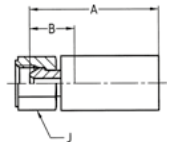

## Light series

**MATERIAL** Galvanised steel with transparent Cr(VI)-free plating.  
Other materials available on request.

Part No. #	DN	size	mm	inch	Tube OD mm	A mm	B mm	Max. WP MPa
11DYX-6-03	5	-03	4.8	3/16	6	55	27	25.0
11DYX-6-04	6	-04	6.4	1/4	6	58	30	25.0
11DYX-8-04	6	-04	6.4	1/4	8	57	30	25.0
11DYX-10-05	8	-05	7.9	5/16	10	59	31	25.0
11DYX-10-06	10	-06	9.5	3/8	10	77	32	25.0
11DYX-12-06	10	-06	9.5	3/8	12	79	32	25.0
11DYX-15-08	12	-08	12.7	1/2	15	65	34	25.0
11DYX-18-10	16	-10	15.9	5/8	18	66	35	16.0
11DYX-22-12	20	-12	19.0	3/4	22	72	37	16.0
11DYX-28-16	25	-16	25.4	1	28	74	39	10.0

# 192YX – BSP female swivel 60° cone

**MATERIAL** Galvanised steel with transparent Cr(VI)-free plating.  
Other materials available on request.

Part No. #	DN	size	mm	inch	Connection type	A mm	B mm	J mm	Max. WP MPa
					Thread size				
192YX-4-03	5	-03	4.8	3/16	G 1/4	42	16	17	63.0
192YX-4-04	6	-04	6.3	1/4	G 1/4	44	17	17	63.0
192YX-6-05	8	-05	7.9	3/16	G 3/8	45	17	19	55.0
192YX-6-06	10	-06	9.5	3/8	G 3/8	46	19	22	55.0
192YX-8-06	10	-06	9.5	3/8	G 1/2	46	19	27	43.0
192YX-8-08	12	-08	12.7	1/2	G 1/2	52	21	27	43.0
192YX-12-10	16	-10	15.9	5/8	G 3/4	50	19	32	35.0
192YX-12-12	20	-12	19.0	3/4	G 3/4	56	21	32	35.0
192YX-16-12	20	-12	19.0	3/4	G 1	56	22	41	28.0
192YX-16-16	25	-16	25.4	1	G 1	57	22	41	28.0
192YX-20-16	25	-16	25.4	1	G 1 1/4	58	24	50	25.0