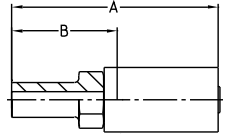

## Light series

**MATERIAL** Galvanised steel with transparent Cr(VI)-free plating.  
Other materials available on request.

Part No. #	DN	size	mm	inch	Tube OD mm	A mm	B mm	Max. WP MPa
11DYX-6-03	5	-03	4.8	3/16	6	55	27	25.0
11DYX-6-04	6	-04	6.4	1/4	6	58	30	25.0
11DYX-8-04	6	-04	6.4	1/4	8	57	30	25.0
11DYX-10-05	8	-05	7.9	5/16	10	59	31	25.0
11DYX-10-06	10	-06	9.5	3/8	10	77	32	25.0
11DYX-12-06	10	-06	9.5	3/8	12	79	32	25.0
11DYX-15-08	12	-08	12.7	1/2	15	65	34	25.0
11DYX-18-10	16	-10	15.9	5/8	18	66	35	16.0
11DYX-22-12	20	-12	19.0	3/4	22	72	37	16.0
11DYX-28-16	25	-16	25.4	1	28	74	39	10.0

# 192YX – BSP female swivel 60° cone

**MATERIAL** Galvanised steel with transparent Cr(VI)-free plating.  
Other materials available on request.

Part No. #	DN	size	mm	inch	Connection type	A mm	B mm	J mm	Max. WP MPa
					Thread size				
192YX-4-03	5	-03	4.8	3/16	G 1/4	42	16	17	63.0
192YX-4-04	6	-04	6.3	1/4	G 1/4	44	17	17	63.0
192YX-6-05	8	-05	7.9	3/16	G 3/8	45	17	19	55.0
192YX-6-06	10	-06	9.5	3/8	G 3/8	46	19	22	55.0
192YX-8-06	10	-06	9.5	3/8	G 1/2	46	19	27	43.0
192YX-8-08	12	-08	12.7	1/2	G 1/2	52	21	27	43.0
192YX-12-10	16	-10	15.9	5/8	G 3/4	50	19	32	35.0
192YX-12-12	20	-12	19.0	3/4	G 3/4	56	21	32	35.0
192YX-16-12	20	-12	19.0	3/4	G 1	56	22	41	28.0
192YX-16-16	25	-16	25.4	1	G 1	57	22	41	28.0
192YX-20-16	25	-16	25.4	1	G 1 1/4	58	24	50	25.0