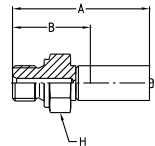

192EX – BSP female swivel 60° cone

MATERIAL Galvanised steel with transparent Cr(VI)-free plating.
Other materials available on request.

Part No. #	DN size				Connection type		A mm	B mm	J mm	Max. WP MPa
	mm	inch	Thread size	Thread size						
192EX-4-025	4	-025	4.0	5/32	G 1/4	39	17	17	63.0	

1D9EX – BSP male
DIN 3852 Form A

MATERIAL Galvanised steel with transparent Cr(VI)-free plating.
Other materials available on request.

Part No. #	DN size				Connection type		A mm	B mm	H mm	Max. WP MPa
	mm	inch	Thread size	Thread size						
1D9EX-4-012	2	-012	2.0	5/64	G 1/4	40	29	19	63.0	