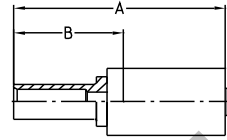

11DPX – Metric standpipe Light series

MATERIAL Galvanised steel with transparent Cr(VI)-free plating.
Other materials available on request.

Part No. #	DN	size	mm	inch	Tube OD mm	A mm	B mm	Max. WP MPa
11DPX-6-03	5	-03	4.8	3/16	6	55	27	25.0
11DPX-8-04	6	-04	6.4	1/4	8	58	30	25.0
11DPX-10-05	8	-05	7.9	5/16	10	59	31	25.0
11DPX-10-06	10	-06	9.5	3/8	10	79	32	25.0
11DPX-12-06	10	-06	9.5	3/8	12	79	32	25.0
11DPX-15-08	12	-08	12.7	1/2	15	65	34	25.0
11DPX-18-10	16	-10	15.9	5/8	18	66	35	16.0
11DPX-22-12	20	-12	19.0	3/4	22	72	37	16.0
11DPX-28-16	25	-16	25.4	1	28	74	39	10.0

NOTE: Not recommended for new constructions. Please refer to end connections C3 or CA.