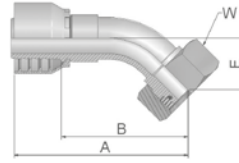

# OC Female Metric 24° – Swivel Heavy Series with O-Ring 45° Elbow

ISO 12151-2 – SWE -S – DKOS 45°

Part Number		Hose I.D.				Thread	Tube O.D.	A	B	E	W
46 series	48 series	DN	Inch	Size	mm	metric	mm	mm	mm	mm	mm
10C46-6-4	10C48-6-4	6	1/4	-4	6.4	M14x1.5	6	61	38	16	17
10C46-8-4	10C48-8-4	6	1/4	-4	6.4	M16x1.5	8	59	35	16	19
10C46-10-4	10C48-10-4	6	1/4	-4	6.4	M18x1.5	10	59	36	16	22
10C46-12-4	10C48-12-4	6	1/4	-4	6.4	M20x1.5	12	71	48	17	24
10C46-10-5	10C48-10-5	8	5/16	-5	7.9	M18x1.5	10	62	38	17	22
10C46-12-5	10C48-12-5	8	5/16	-5	7.9	M20x1.5	12	70	47	17	24
10C46-10-6	10C48-10-6	10	3/8	-6	9.5	M18x1.5	10	70	47	19	22
10C46-12-6	10C48-12-6	10	3/8	-6	9.5	M20x1.5	12	69	46	20	24
10C46-14-6	10C48-14-6	10	3/8	-6	9.5	M22x1.5	14	69	46	20	27
10C46-14-8	10C48-14-8	12	1/2	-8	12.7	M22x1.5	14	69	46	21	27
10C46-16-8	10C48-16-8	12	1/2	-8	12.7	M24x1.5	16	72	49	23	30
10C46-16-10	10C48-16-10	16	5/8	-10	15.9	M24x1.5	16	77	52	24	30
10C46-20-10	10C48-20-10	16	5/8	-10	15.9	M30x2	20	76	51	25	36
10C46-20-12	10C48-20-12	19	3/4	-12	19.1	M30x2	20	90	64	28	36
10C46-25-12	10C48-25-12	19	3/4	-12	19.1	M36x2	25	91	65	29	46
	10C48-30-12	19	3/4	-12	19.1	M42x2	30	93	67	30	50
10C46-25-16		25	1	-16	25.4	M36x2	25	109	80	33	46
	10C48-25-16	25	1	-16	25.4	M36x2	30	109	80	33	46
10C46-30-16	10C48-30-16	25	1	-16	25.4	M42x2	30	115	86	36	50
10C46-38-20		31	1 1/4	-20	31.8	M52x2	38	136	98	38	60
	10C48-38-20	31	1 1/4	-20	31.8	M52x2	38	140	93	37	60
	10C48-38-24	38	1 1/2	-24	38.1	M52x2	38	155	117	49	60

Hose fittings are delivered with ozone resistant Nitrile (NBR) O-ring as a standard version. Working temperature from -40 °C up to +105 °C. Hose fittings with special O-rings (Viton or EPDM) available on request. O-ring dimensions and part-numbers see in section Eb.